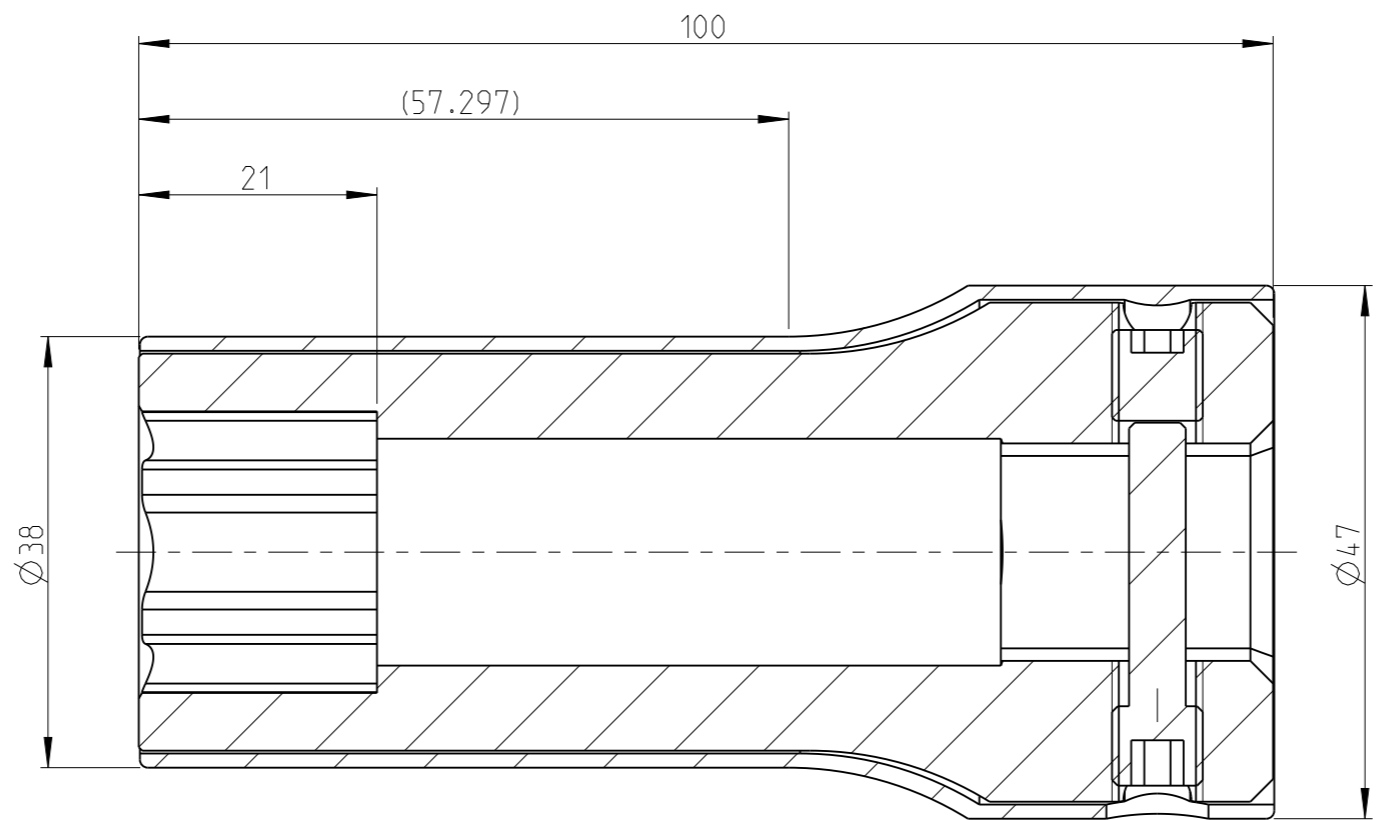

ASSEMBLY	4027157121	Status	Released	Rev. / Iter	1.0
DRAWING	4027157121	Status		Rev. / Iter	1.0

1:1

proprietary document. Not to be used in any way without our consent.

SALTUS	Name	Socket-SQ3/4"-L100-SD21-R
	Designation	4027 1571 21