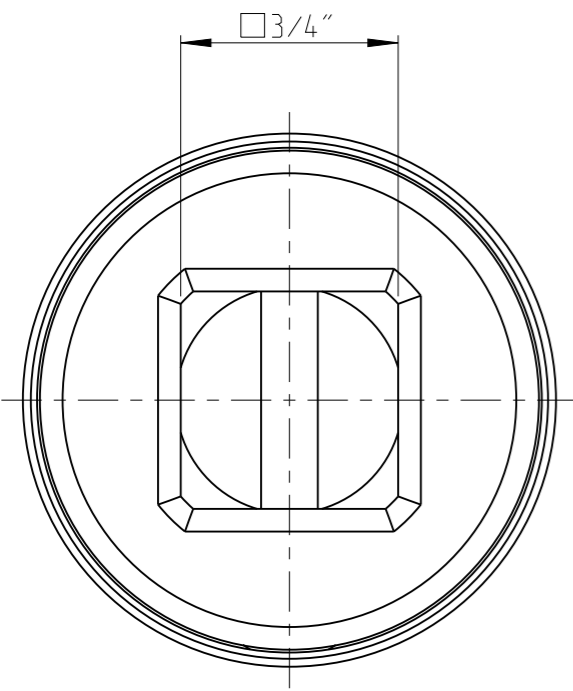

ASSEMBLY	4027157121	Status	Released	Rev. / Iter	1.0
DRAWING	4027157121	Status		Rev. / Iter	1.0

1:1

proprietary document. Not to be used in any way without our consent.

SALTUS	Name	Socket-SQ3/4"-L100-SD21-R
	Designation	4027 1571 21