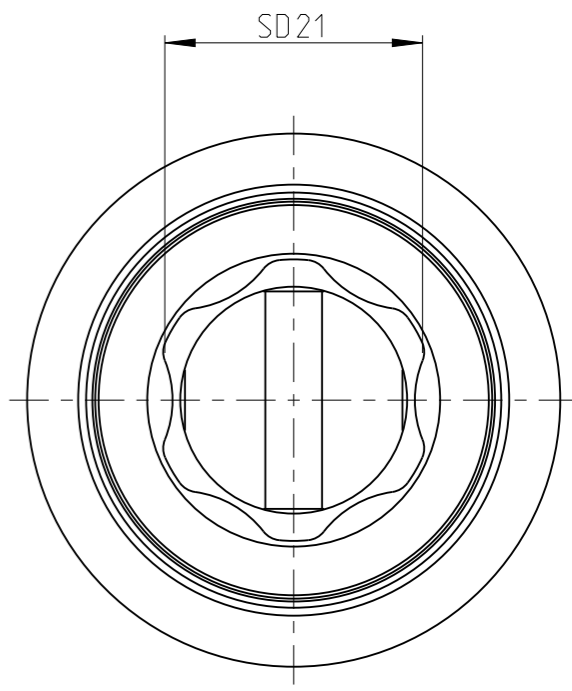

ASSEMBLY	4027157121	Status	Released	Rev. / Iter	1.0
DRAWING	4027157121	Status		Rev. / Iter	1.0

1:1

proprietary document. Not to be used in any way without our consent.

SALTUS	Name	Socket-SQ3/4"-L100-SD21-R
	Designation	4027 1571 21