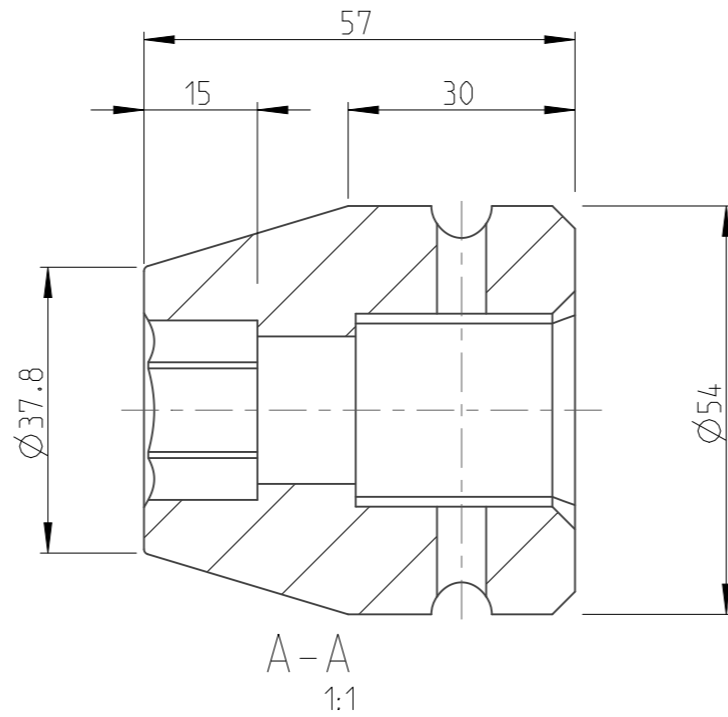

PART	4027160021	Status	Released	Rev./Iter	1.0
Drawing	4027160021	Status		Rev./Iter	1.0

1:1

proprietary document. Not to be used in any way without our consent.

**SALTUS**

Name	Socket-SQ1"-L57-HEX21
Designation	4027 1600 21