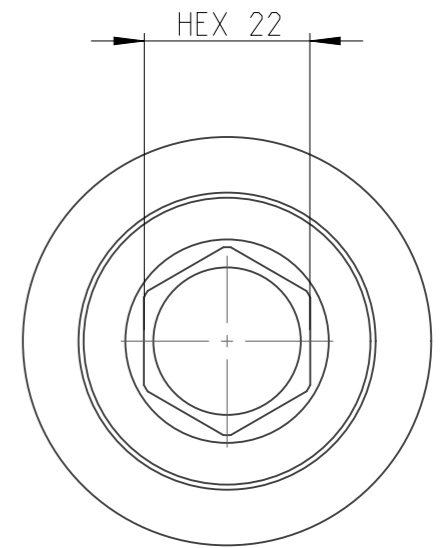

PART	4027160022	Status	Released	Rev./Iter	1.0
Drawing	4027160022	Status		Rev./Iter	1.0

proprietary document. Not to be used in any way without our consent.

SALTUS	Name	Socket-SQ1"-L57-HEX22
	Designation	4027 1600 22