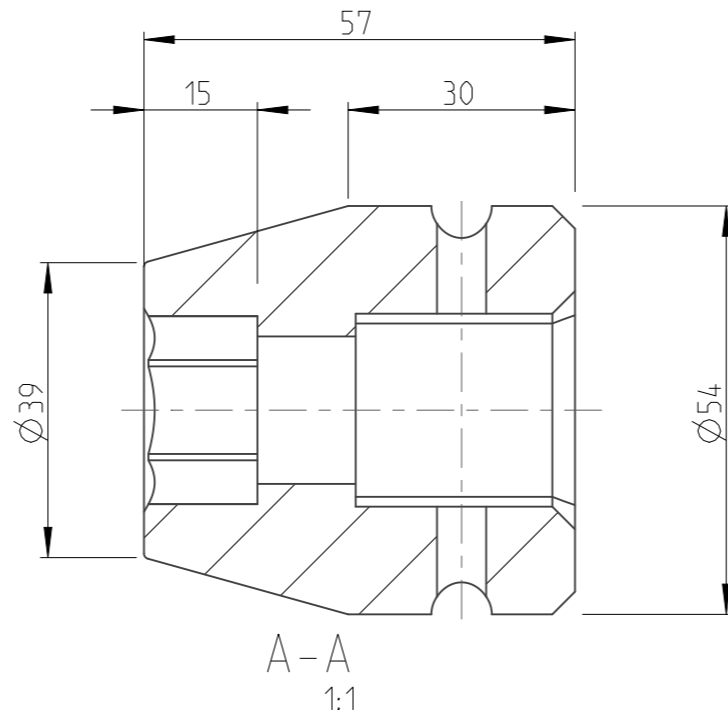

PART	4027160022	Status	Released	Rev./Iter	1.0
Drawing	4027160022	Status		Rev./Iter	1.0

proprietary document. Not to be used in any way without our consent.

SALTUS	Name	Socket-SQ1"-L57-HEX22
	Designation	4027 1600 22