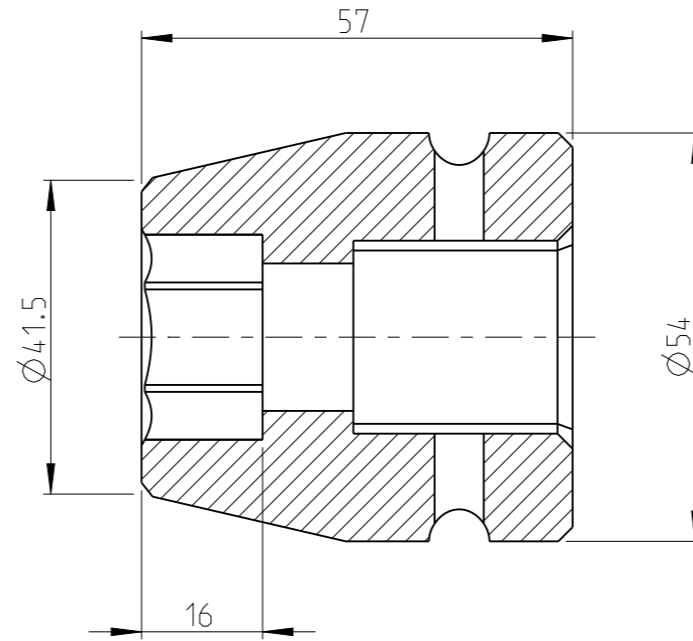

PART	4027160024	Status	In Work	Rev. / Iter	0.0
Drawing	4027160024	Status		Rev. / Iter	0.0

Saltus proprietary document. Not to be used in any way without our written consent.

Saltus

Name	Socket-SQ1"-L57-HEX24
Designation	4027 1600 24