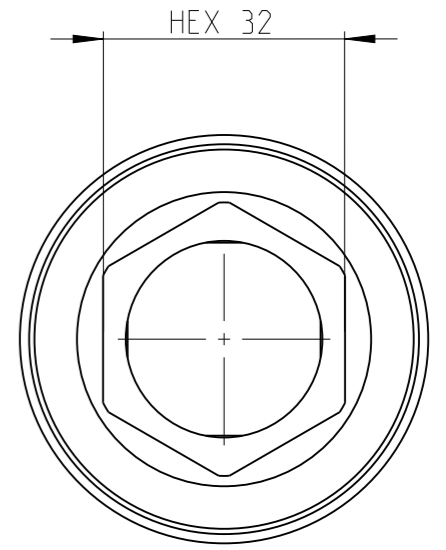

PART	4027160032	Status	In Work	Rev./Ver	1.0
Drawing	4027160032	Status		Rev./Ver	1.0

proprietary document. Not to be used in any way without our consent.

SALTUS	Name	Socket-SQ1"-L62-HEX32
	Designation	4027 1600 32