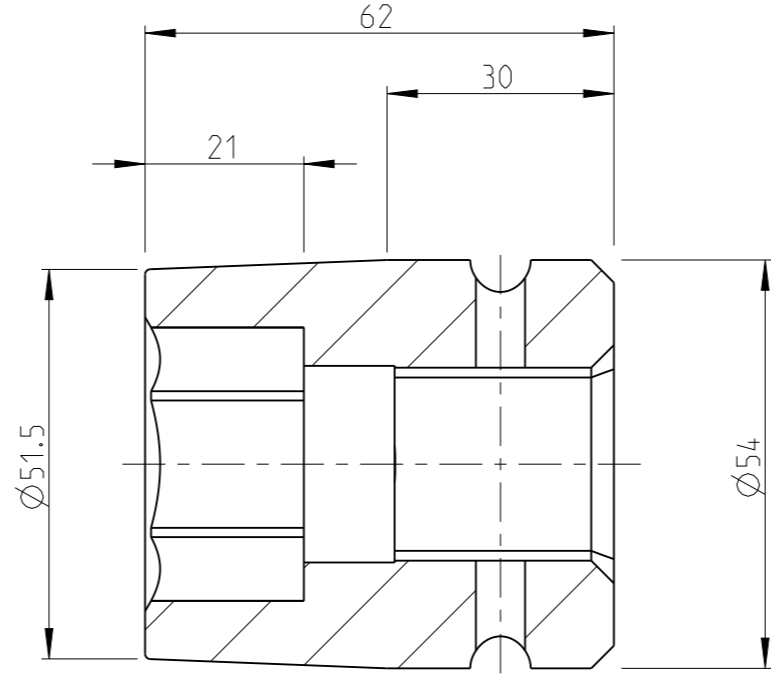

PART	4027160032	Status	In Work	Rev./Ver	1.0
Drawing	4027160032	Status		Rev./Ver	1.0

proprietary document. Not to be used in any way without our consent.

SALTUS	Name	Socket-SQ1"-L62-HEX32
	Designation	4027 1600 32