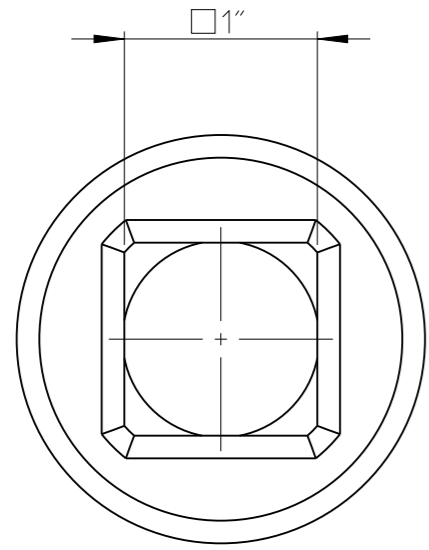

PART	4027160032	Status	In Work	Rev./Ver	1.0
Drawing	4027160032	Status		Rev./Ver	1.0

proprietary document. Not to be used in any way without our consent.

SALTUS	Name	Socket-SQ1"-L62-HEX32
	Designation	4027 1600 32