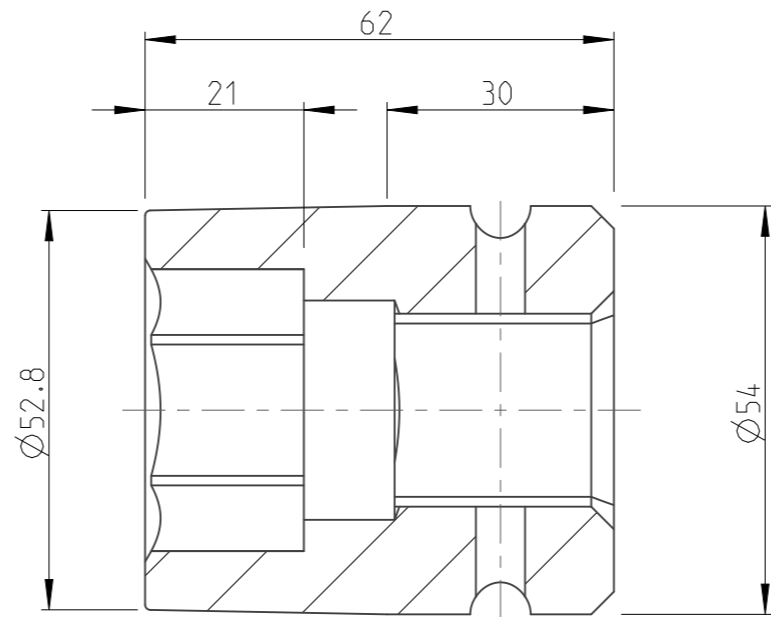

PART	4027160033	Status	Released	Rev./Iter	1.0
Drawing	4027160033	Status		Rev./Iter	1.0

A-A
1:1

1:1

proprietary document. Not to be used in any way without our consent.

SALTUS

Name

Socket-SQ1"-L62-HEX33

Designation