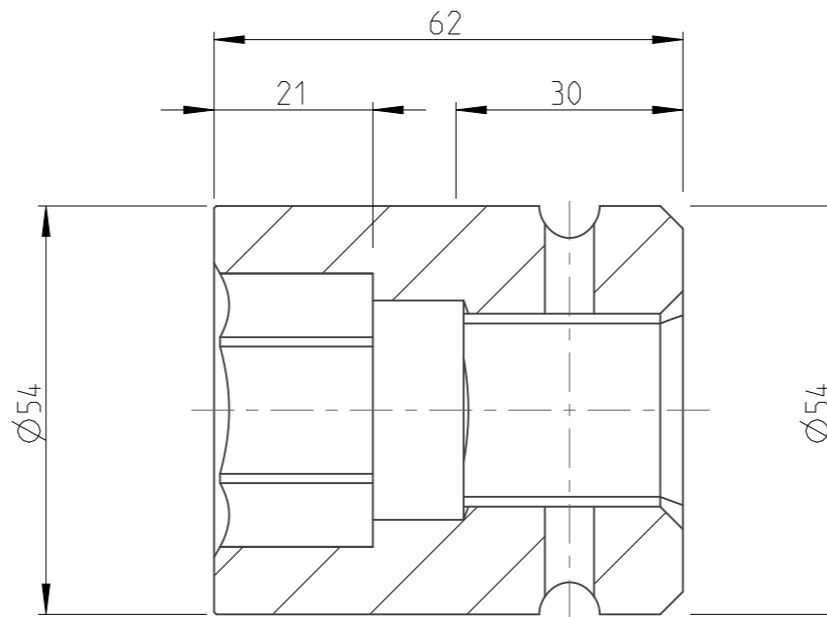

PART	4027160034	Status	Released	Rev./Iter	1.0
Drawing	4027160034	Status		Rev./Iter	1.0

A-A
1:1

1:1

proprietary document. Not to be used in any way without our consent.

SALTUS

Name

Socket-SQ1"-L62-HEX34

Designation