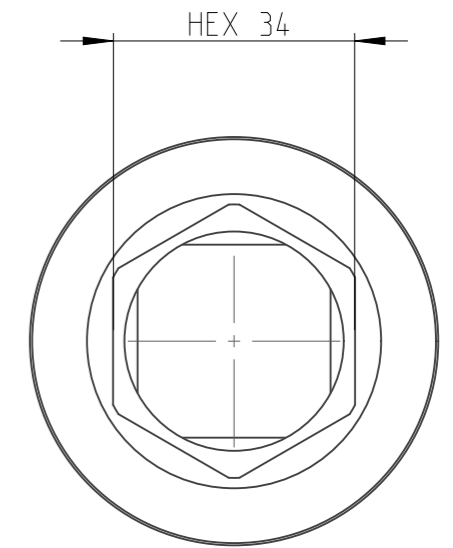

PART	4027160034	Status	Released	Rev./Iter	1.0
Drawing	4027160034	Status		Rev./Iter	1.0

A-A
1:1

1:1

proprietary document. Not to be used in any way without our consent.

SALTUS

Name

Socket-SQ1"-L62-HEX34

Designation