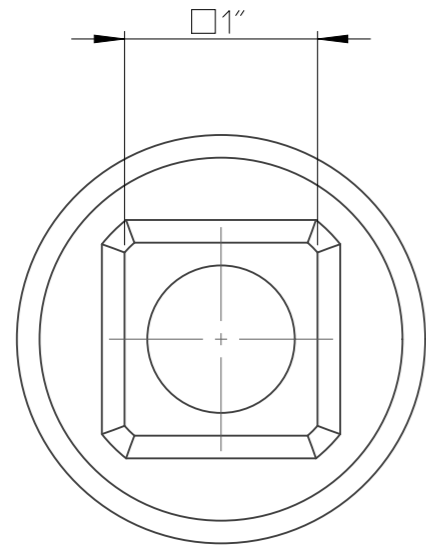

PART	4027160077	Status	Released	Rev./Iter	1.0
Drawing	4027160077	Status		Rev./Iter	1.0

A-A
1:1

1:1

proprietary document. Not to be used in any way without our consent.

SALTUS

Name	Socket-SQ1"-L57-HEX15/16"
Designation	4027 1600 77