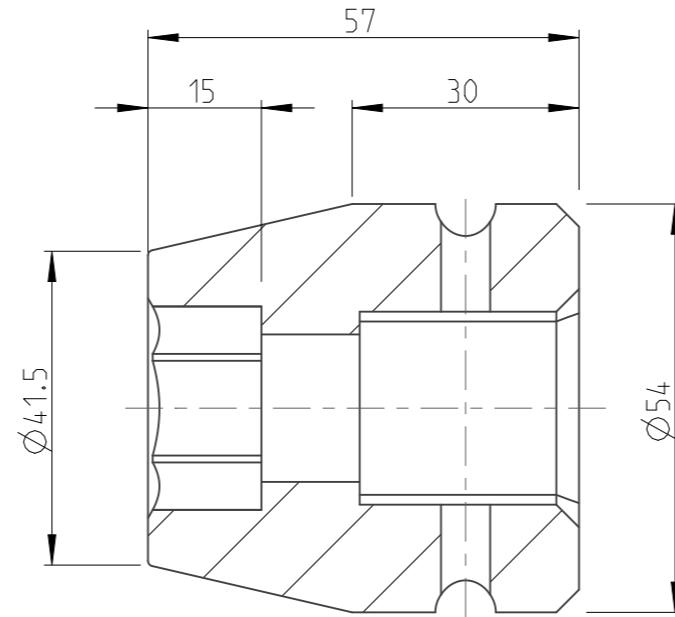

PART	4027160077	Status	Released	Rev./Iter	1.0
Drawing	4027160077	Status		Rev./Iter	1.0

A-A
1:1

1:1

proprietary document. Not to be used in any way without our consent.

SALTUS

Name	Socket-SQ1"-L57-HEX15/16"
Designation	4027 1600 77