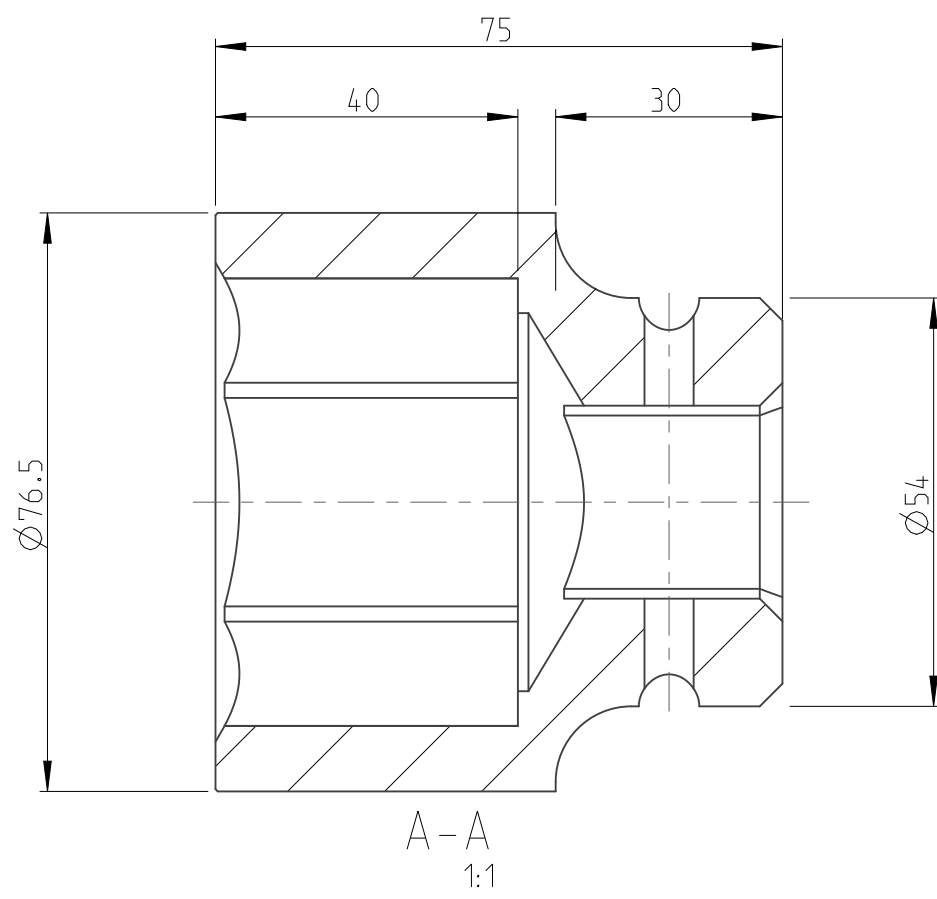

PART	4027160079	Status	Released	Rev./Iter	1.0
Drawing	4027160079	Status		Rev./Iter	1.0

proprietary document. Not to be used in any way without our consent.

SALTUS	Name	Socket-SQ1"-L75-HEX2.1/16"
	Designation	4027 1600 79