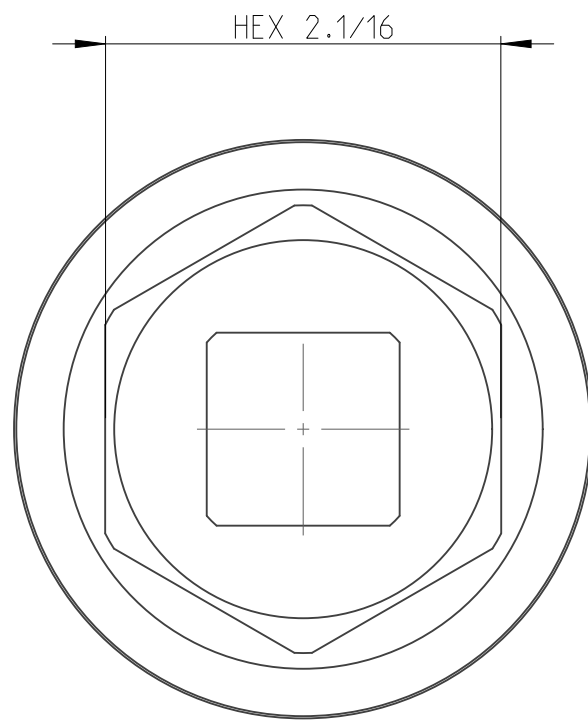

PART	4027160079	Status	Released	Rev./Iter	1.0
Drawing	4027160079	Status		Rev./Iter	1.0

proprietary document. Not to be used in any way without our consent.

SALTUS	Name	Socket-SQ1"-L75-HEX2.1/16"
	Designation	4027 1600 79