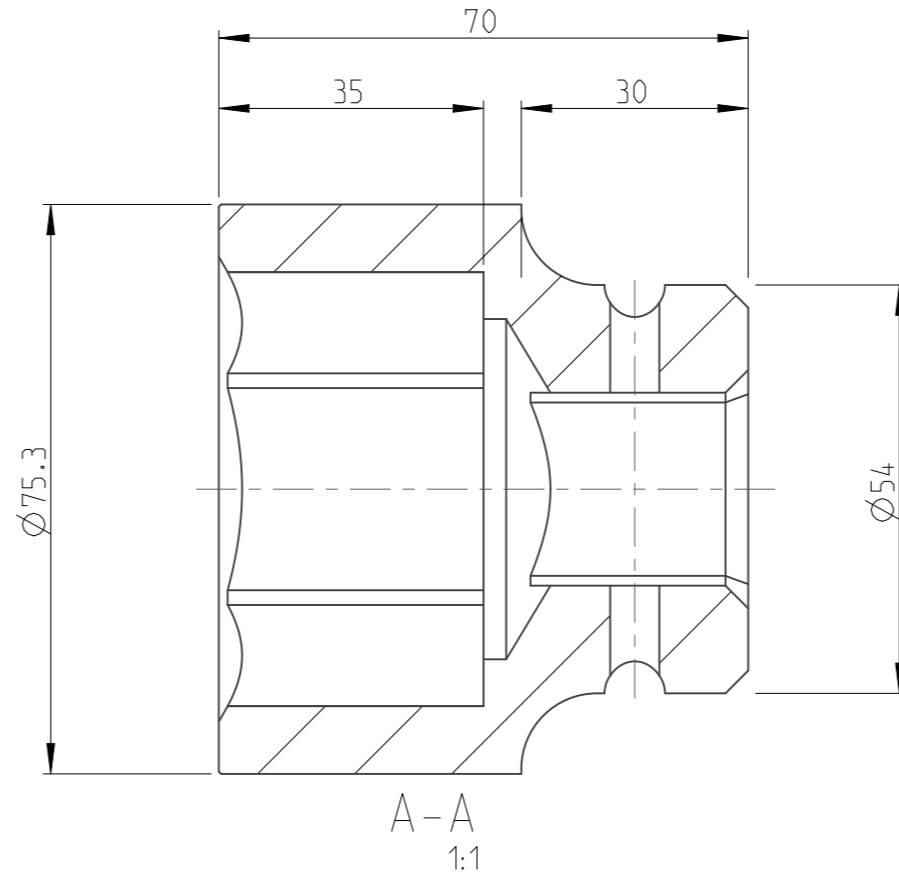

PART	4027160081	Status	Released	Rev./Iter	1.0
Drawing	4027160081	Status		Rev./Iter	1.0

proprietary document. Not to be used in any way without our consent.

SALTUS

Name	Socket-SQ1"-L70-HEX2"
Designation	4027 1600 81