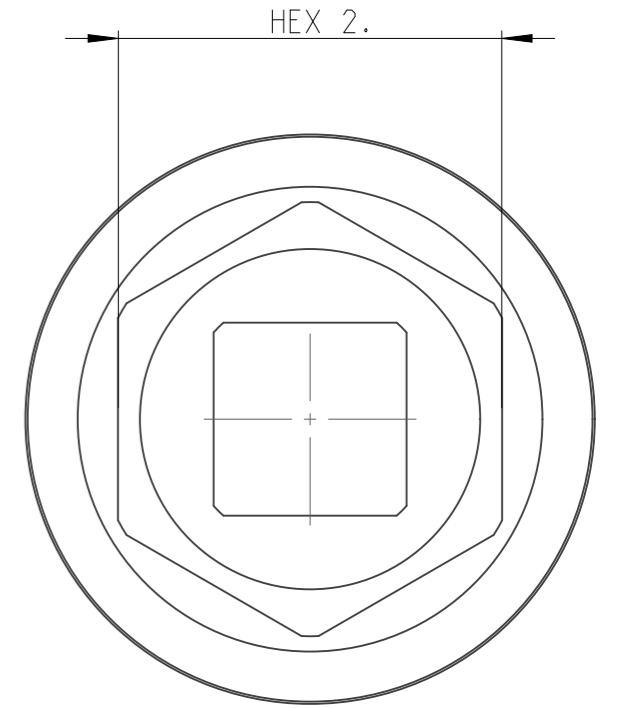

PART	4027160081	Status	Released	Rev./Iter	1.0
Drawing	4027160081	Status		Rev./Iter	1.0

proprietary document. Not to be used in any way without our consent.

SALTUS

Name	Socket-SQ1"-L70-HEX2"
Designation	4027 1600 81