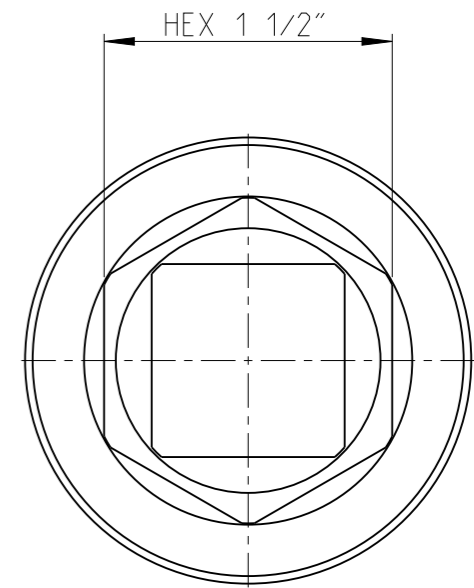

PART	4027160091	Status	Released	Rev./Iter	0.2
Drawing	4027160091	Status		Rev./Iter	0.2

1:1

proprietary document. Not to be used in any way without our consent.

SALTUS

Name	Socket-SQ1"-L66-Hex1.1/2"
Designation	4027 1600 91