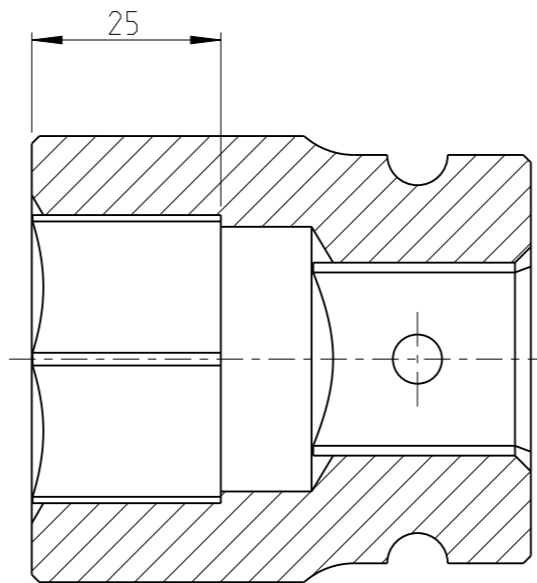

PART	4027160091	Status	Released	Rev./Iter	0.2
Drawing	4027160091	Status		Rev./Iter	0.2

1:1

proprietary document. Not to be used in any way without our consent.

SALTUS

Name	Socket-SQ1"-L66-Hex1.1/2"
Designation	4027 1600 91