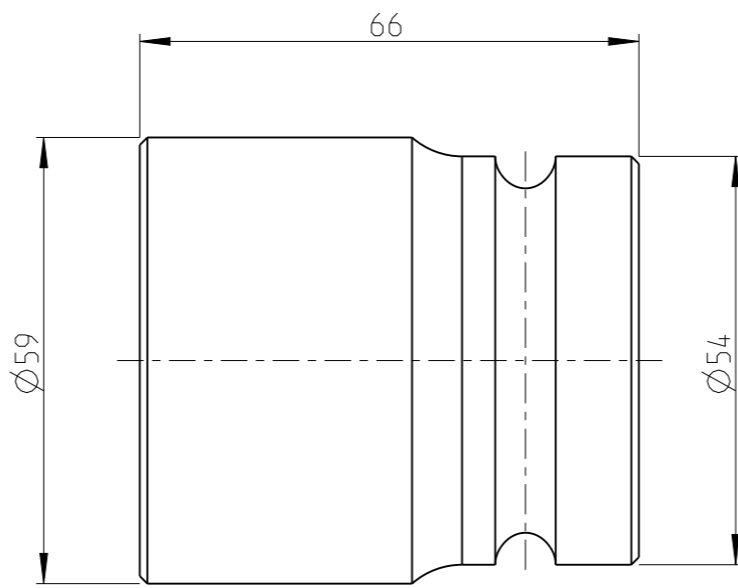

PART	4027160091	Status	Released	Rev./Iter	0.2
Drawing	4027160091	Status		Rev./Iter	0.2

1:1

proprietary document. Not to be used in any way without our consent.

SALTUS

Name	Socket-SQ1"-L66-Hex1.1/2"
Designation	4027 1600 91