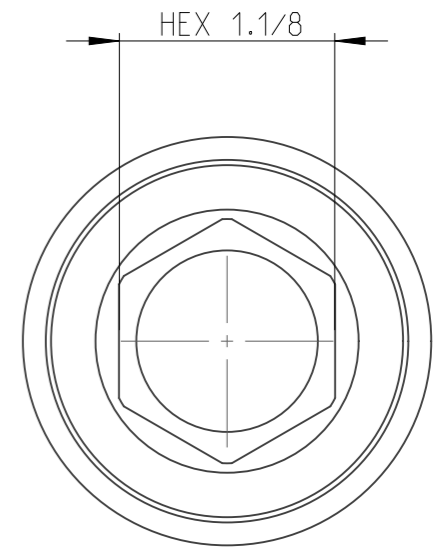

| | | | | | |
|---------|------------|--------|----------|-----------|-----|
| PART | 4027160098 | Status | Released | Rev./Iter | 1.0 |
| Drawing | 4027160098 | Status | | Rev./Iter | 1.0 |

1:1

proprietary document. Not to be used in any way without our consent.

SALTUS

| | |
|-------------|---------------------------|
| Name | Socket-SQ1"-L57-HEX1.1/8" |
| Designation | 4027 1600 98 |