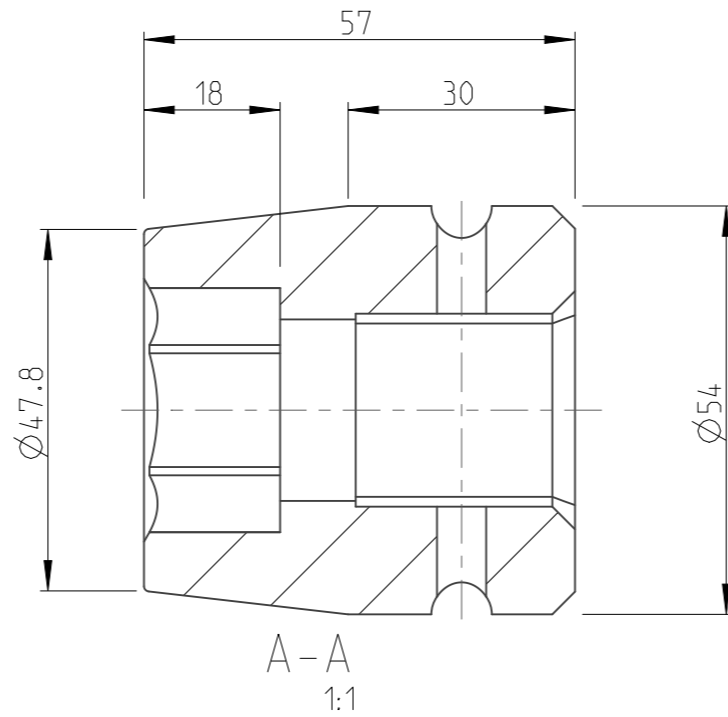

| | | | | | |
|---------|------------|--------|----------|-----------|-----|
| PART | 4027160098 | Status | Released | Rev./Iter | 1.0 |
| Drawing | 4027160098 | Status | | Rev./Iter | 1.0 |

1:1

proprietary document. Not to be used in any way without our consent.

SALTUS

| | |
|-------------|---------------------------|
| Name | Socket-SQ1"-L57-HEX1.1/8" |
| Designation | 4027 1600 98 |