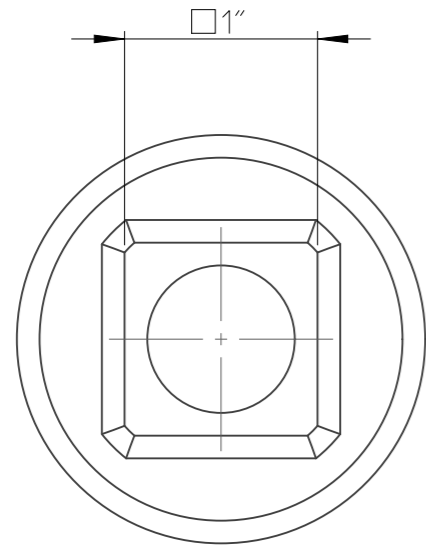

PART	4027160322	Status	Released	Rev./Iter	1.0
Drawing	4027160322	Status		Rev./Iter	1.0

A-A
1:1

1:1

proprietary document. Not to be used in any way without our consent.

SALTUS

Name

Socket-SQ1"-L108-HEX22

Designation