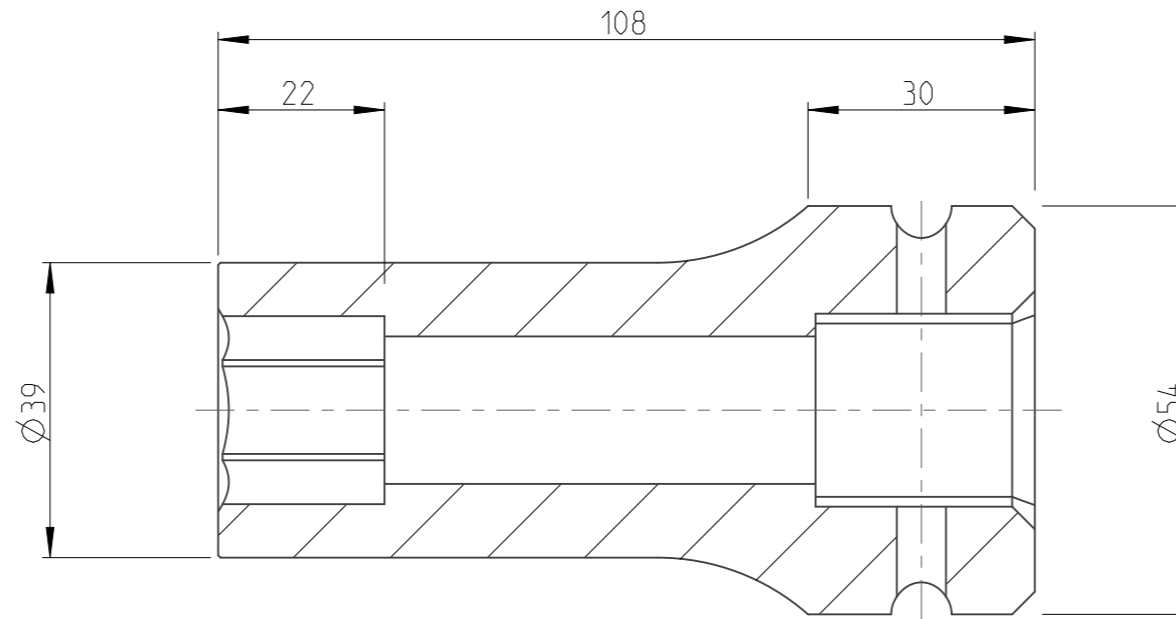

PART	4027160322	Status	Released	Rev./Iter	1.0
Drawing	4027160322	Status		Rev./Iter	1.0

A-A
1:1

1:1

proprietary document. Not to be used in any way without our consent.

SALTUS

Name

Socket-SQ1"-L108-HEX22

Designation