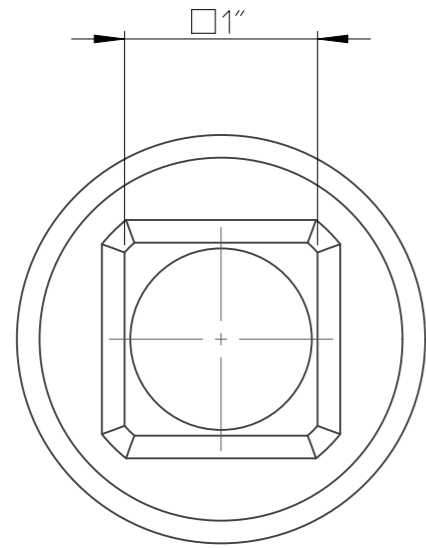

PART	4027160327	Status	Released	Rev./Iter	2.0
Drawing	4027160327	Status		Rev./Iter	2.0

A-A
1:1

1:1

proprietary document. Not to be used in any way without our consent.

SALTUS

Name

Socket-SQ1"-L108-HEX27

Designation