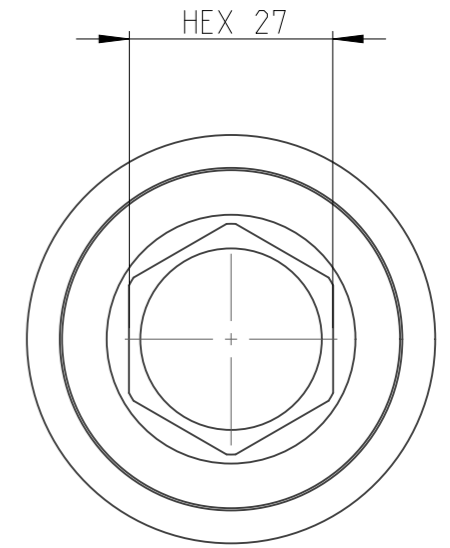

PART	4027160327	Status	Released	Rev./Iter	2.0
Drawing	4027160327	Status		Rev./Iter	2.0

A-A
1:1

1:1

proprietary document. Not to be used in any way without our consent.

SALTUS

Name

Socket-SQ1"-L108-HEX27

Designation