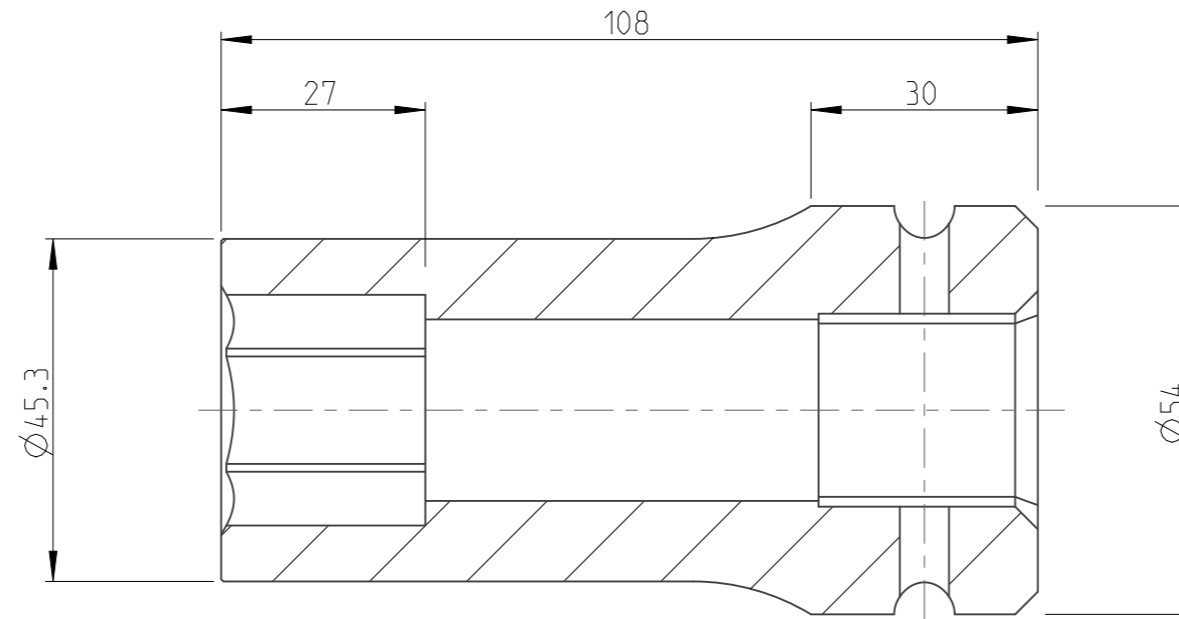

PART	4027160327	Status	Released	Rev./Iter	2.0
Drawing	4027160327	Status		Rev./Iter	2.0

A-A
1:1

1:1

proprietary document. Not to be used in any way without our consent.

SALTUS

Name

Socket-SQ1"-L108-HEX27

Designation