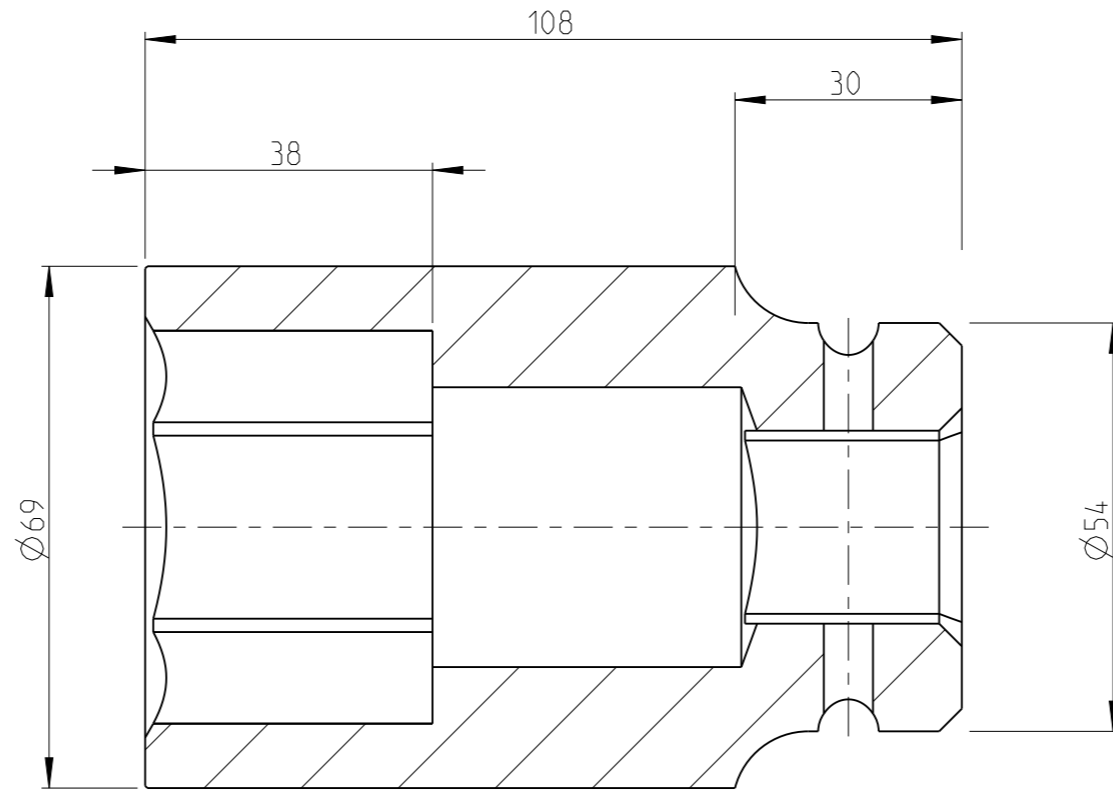

PART	4027160341	Status	In Work	Rev. / Iter	0,0
Drawing	4027160341	Status		Rev. / Iter	0,0

proprietary document. Not to be used in any way without our consent.

**SALTUS**

Name  
Socket-SQ1"-L108-HEX46  
Designation  
4027 1603 41