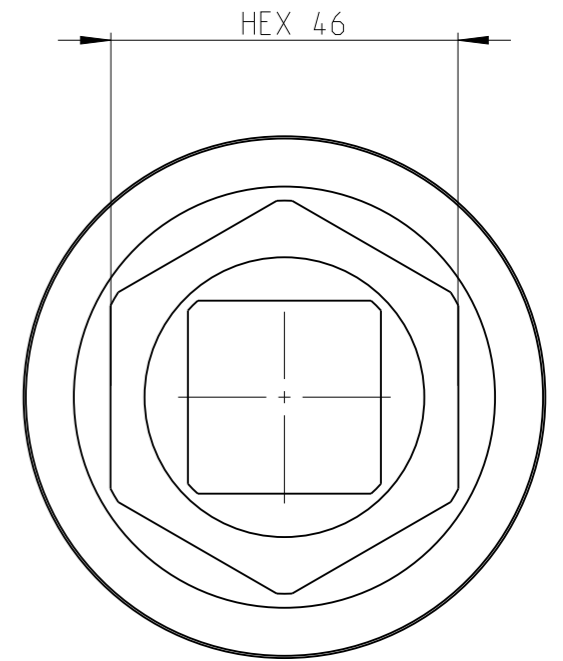

PART	4027160341	Status	In Work	Rev. / Iter	0,0
Drawing	4027160341	Status		Rev. / Iter	0,0

proprietary document. Not to be used in any way without our consent.

**SALTUS**

Name  
Socket-SQ1"-L108-HEX46  
Designation  
4027 1603 41