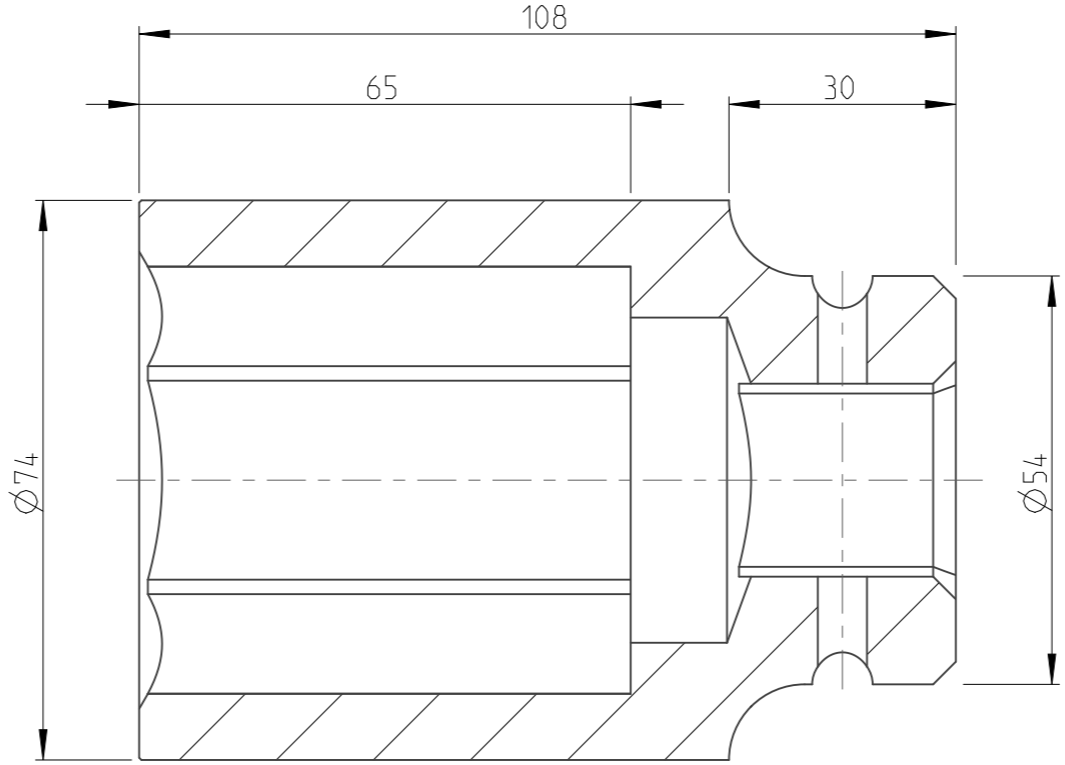

PART	4027160346	Status	Released	Rev./Iter	1.1
Drawing	4027160346	Status		Rev./Iter	1.1

A-A  
1:1

1:1

proprietary document. Not to be used in any way without our consent.

**SALTUS**

Name	Socket-SQ1"-L108-HEX50
Designation	4027 1603 46