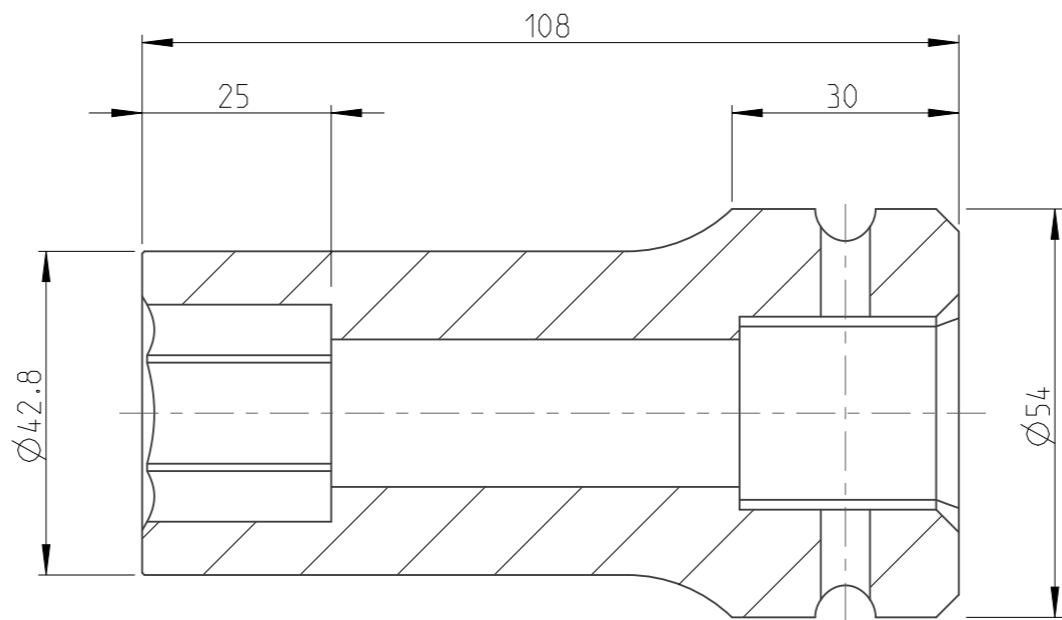

PART	4027160376	Status	Released	Rev. / Iter	1.0
Drawing	4027160376	Status		Rev. / Iter	1.0

A-A  
1:1

1:1

proprietary document. Not to be used in any way without our consent.

**SALTUS**

Name

Socket-SQ1"-L108-HEX1"