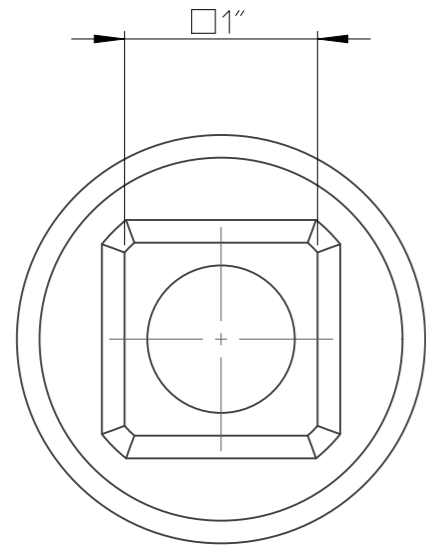

PART	4027160377	Status	Released	Rev./Iter	1.0
Drawing	4027160377	Status		Rev./Iter	1.0

A-A  
1:1

1:1

proprietary document. Not to be used in any way without our consent.

**SALTUS**

Name	Socket-SQ1"-L108-HEX15/16"
Designation	4027 1603 77