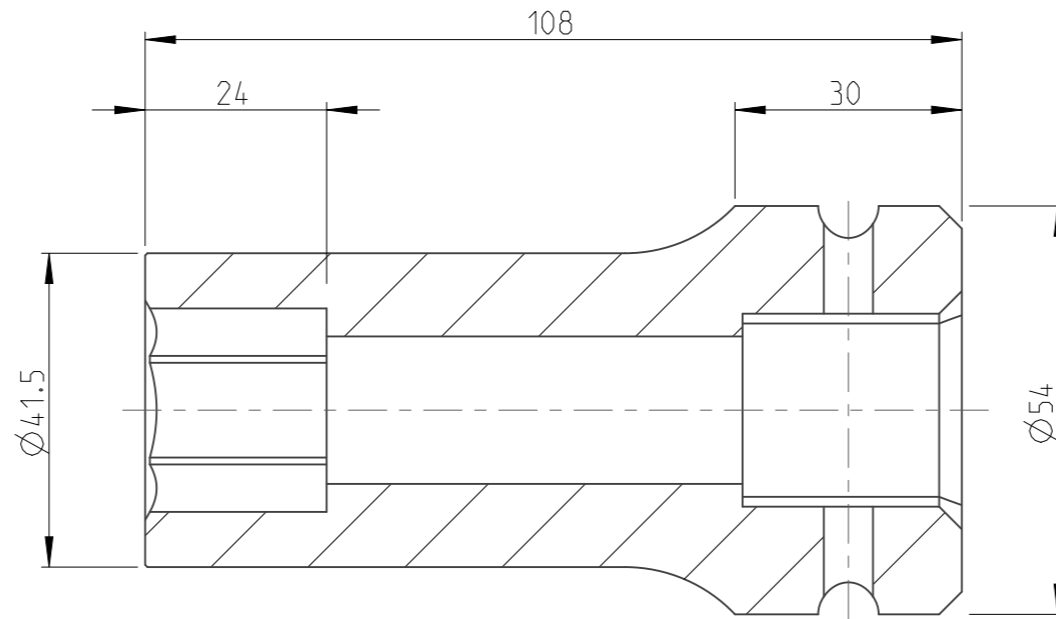

PART	4027160377	Status	Released	Rev./Iter	1.0
Drawing	4027160377	Status		Rev./Iter	1.0

A-A  
1:1

1:1

proprietary document. Not to be used in any way without our consent.

**SALTUS**

Name	Socket-SQ1"-L108-HEX15/16"
Designation	4027 1603 77