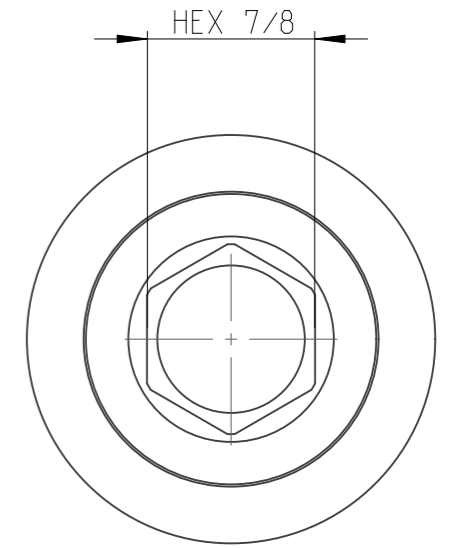

PART	4027160378	Status	Released	Rev. / Iter	1.0
Drawing	4027160378	Status		Rev. / Iter	1.0

A-A
1:1

1:1

proprietary document. Not to be used in any way without our consent.

SALTUS

Name

Socket-SQ1"-L108-HEX7/8"