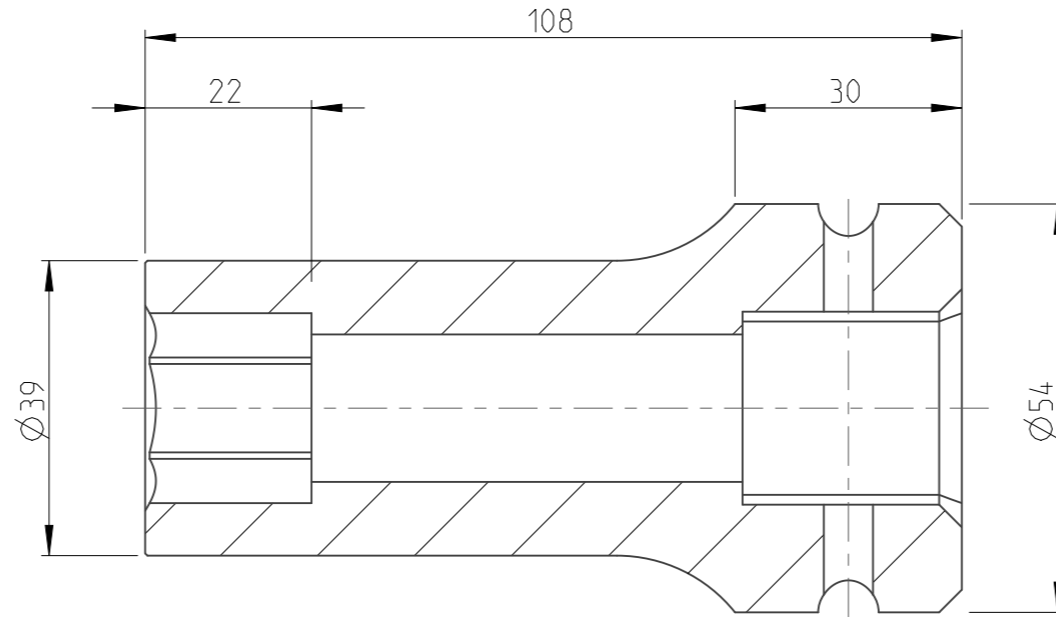

PART	4027160378	Status	Released	Rev. / Iter	1.0
Drawing	4027160378	Status		Rev. / Iter	1.0

A-A
1:1

1:1

proprietary document. Not to be used in any way without our consent.

SALTUS

Name

Socket-SQ1"-L108-HEX7/8"