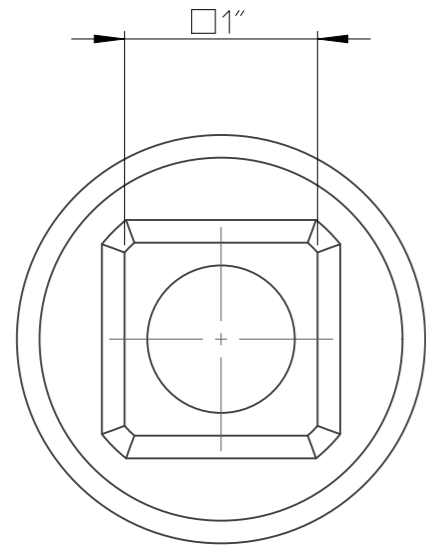

PART	4027160378	Status	Released	Rev. / Iter	1.0
Drawing	4027160378	Status		Rev. / Iter	1.0

A-A
1:1

1:1

proprietary document. Not to be used in any way without our consent.

SALTUS

Name

Socket-SQ1"-L108-HEX7/8"