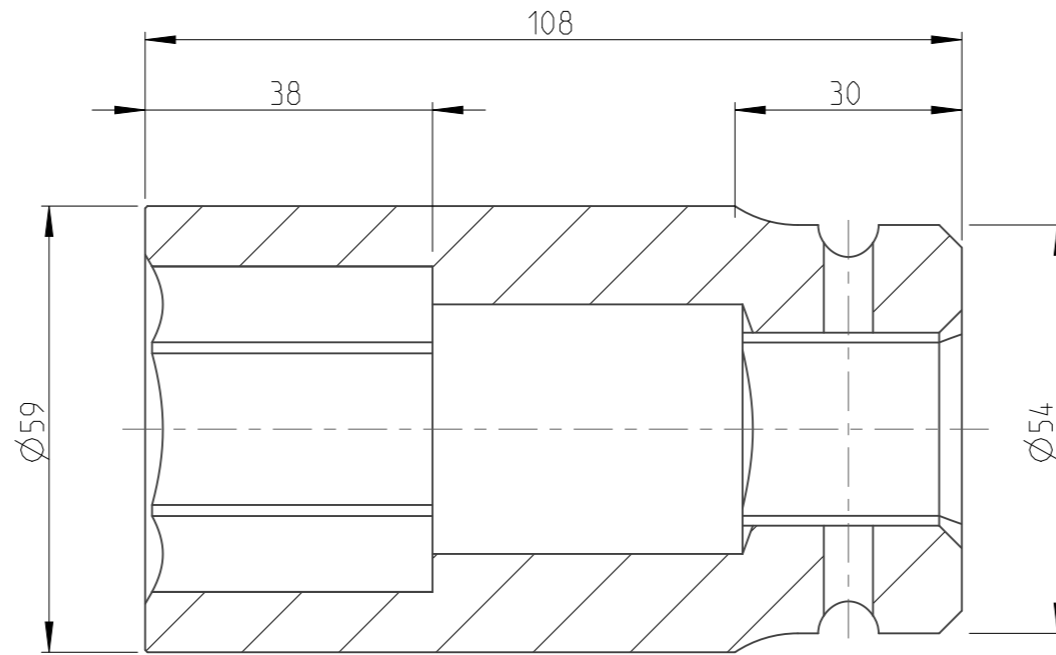

PART	4027160391	Status	Released	Rev./Iter	1.0
Drawing	4027160391	Status		Rev./Iter	1.0

A-A
1:1

1:1

proprietary document. Not to be used in any way without our consent.

SALTUS

Name

Socket-SQ1"-L108-HEX1.1/2"