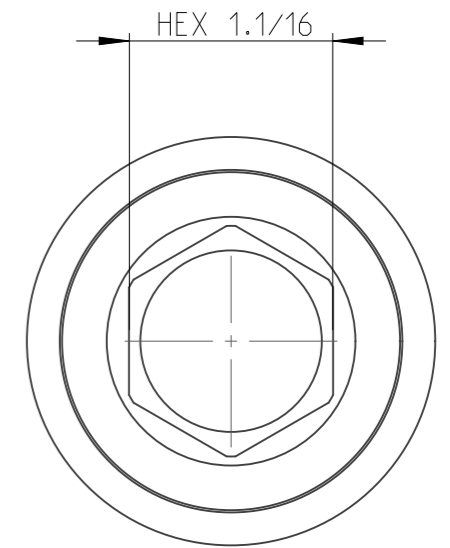

PART	4027160399	Status	Released	Rev./Iter	1.0
Drawing	4027160399	Status		Rev./Iter	1.0

A-A
1:1

1:1

proprietary document. Not to be used in any way without our consent.

SALTUS

Name	Socket-SQ1"-L108-HEX1.1/16"
Designation	4027 1603 99