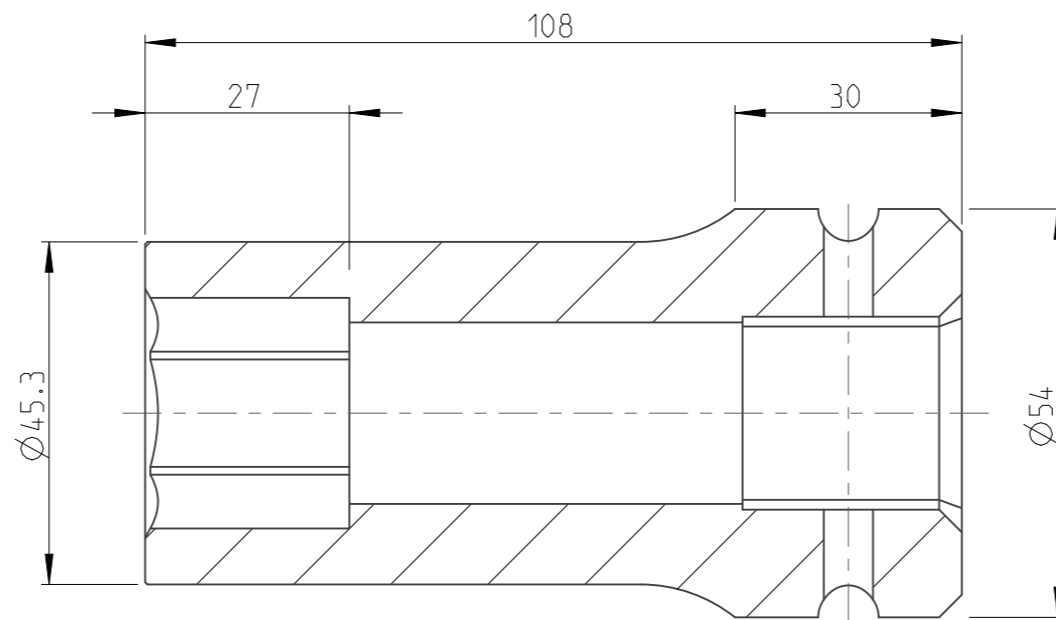

PART	4027160399	Status	Released	Rev./Iter	1.0
Drawing	4027160399	Status		Rev./Iter	1.0

A-A
1:1

1:1

proprietary document. Not to be used in any way without our consent.

SALTUS

Name	Socket-SQ1"-L108-HEX1.1/16"
Designation	4027 1603 99