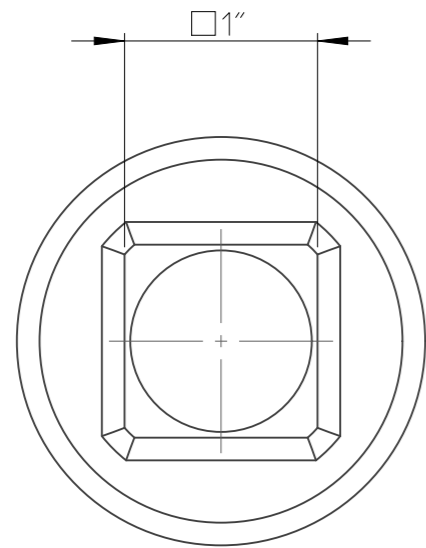

PART	4027160399	Status	Released	Rev./Iter	1.0
Drawing	4027160399	Status		Rev./Iter	1.0

A-A
1:1

1:1

proprietary document. Not to be used in any way without our consent.

SALTUS

Name	Socket-SQ1"-L108-HEX1.1/16"
Designation	4027 1603 99