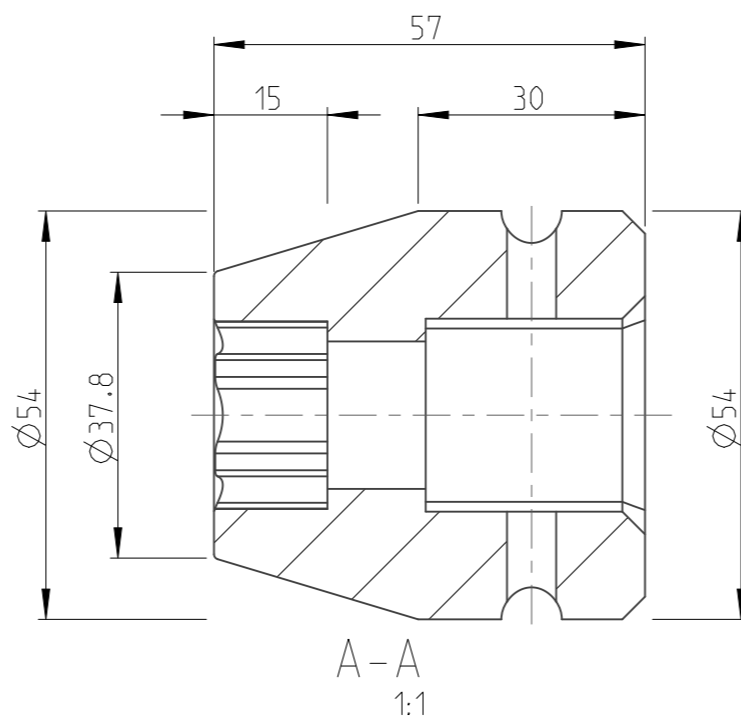

PART	4027160821	Status	Released	Rev./Iter	1.0
Drawing	4027160821	Status		Rev./Iter	1.0

proprietary document. Not to be used in any way without our consent.

SALTUS

Name	Socket-SQ1"-L57-SD21
Designation	4027 1608 21