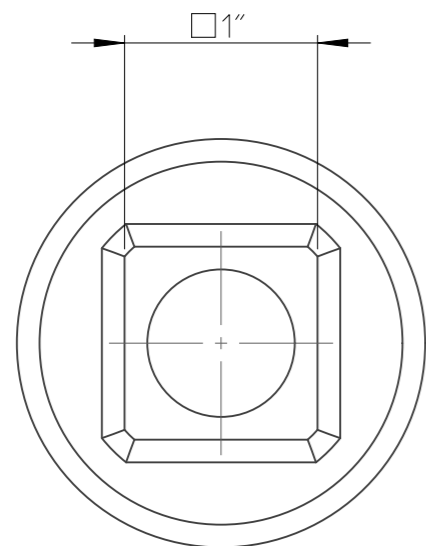

PART	4027160821	Status	Released	Rev./Iter	1.0
Drawing	4027160821	Status		Rev./Iter	1.0

proprietary document. Not to be used in any way without our consent.

SALTUS

Name	Socket-SQ1"-L57-SD21
Designation	4027 1608 21