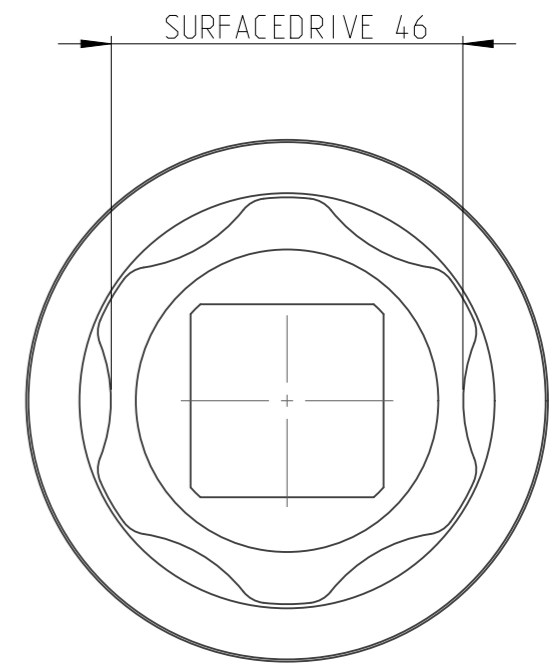

PART	4027160846	Status	Released	Rev./Iter	1.1
Drawing	4027160846	Status		Rev./Iter	1.1

1:1

proprietary document. Not to be used in any way without our consent.

**SALTUS**

Name	Socket-SQ1"-L70-SD46
Designation	4027 1608 46