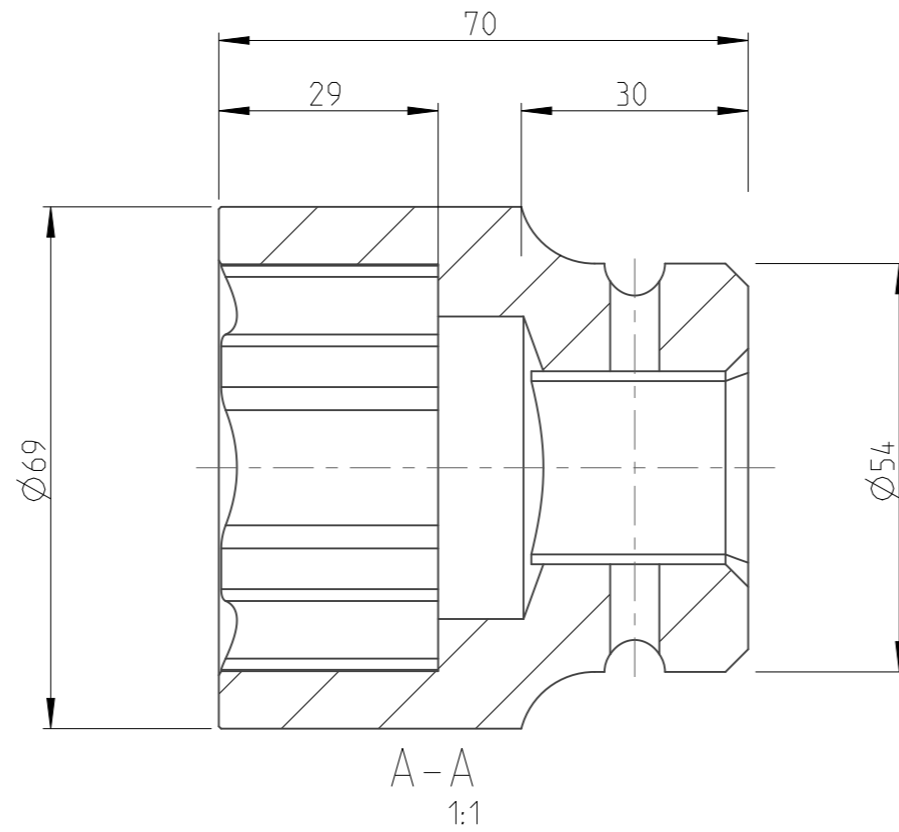

PART	4027160846	Status	Released	Rev./Iter	1.1
Drawing	4027160846	Status		Rev./Iter	1.1

1:1

proprietary document. Not to be used in any way without our consent.

**SALTUS**

Name	Socket-SQ1"-L70-SD46
Designation	4027 1608 46