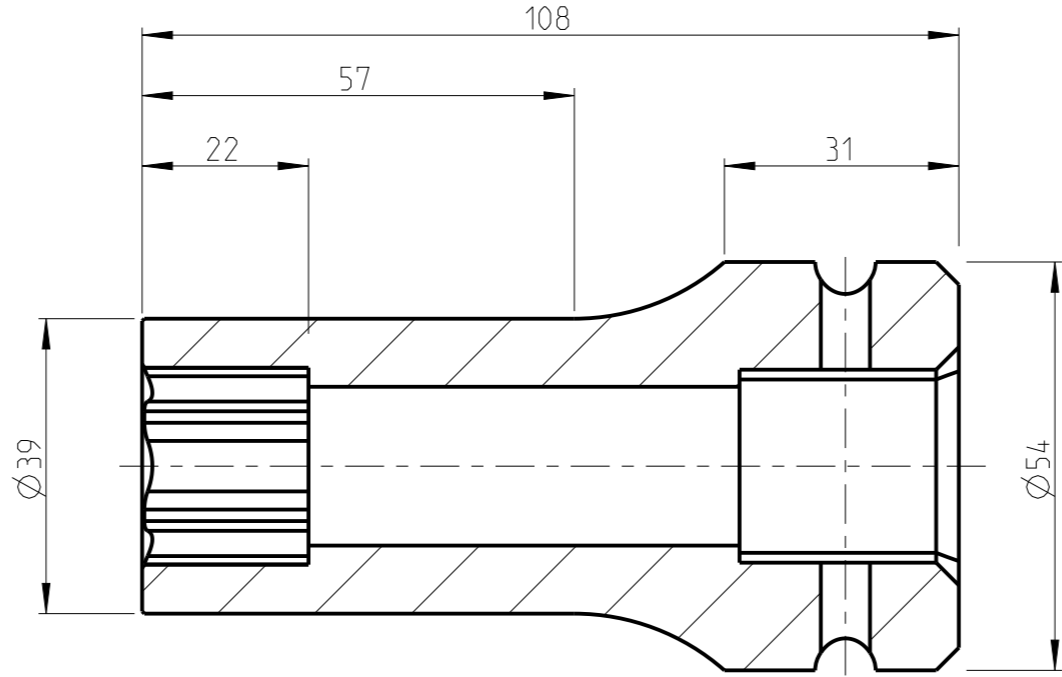

PART	4027161022	Status	In Work	Rev. / Iter	1.0
Drawing	4027161022	Status		Rev. / Iter	1.0

proprietary document. Not to be used in any way without our consent.

**SALTUS**

Name

Socket-SQ1"-L108-SD22

Designation