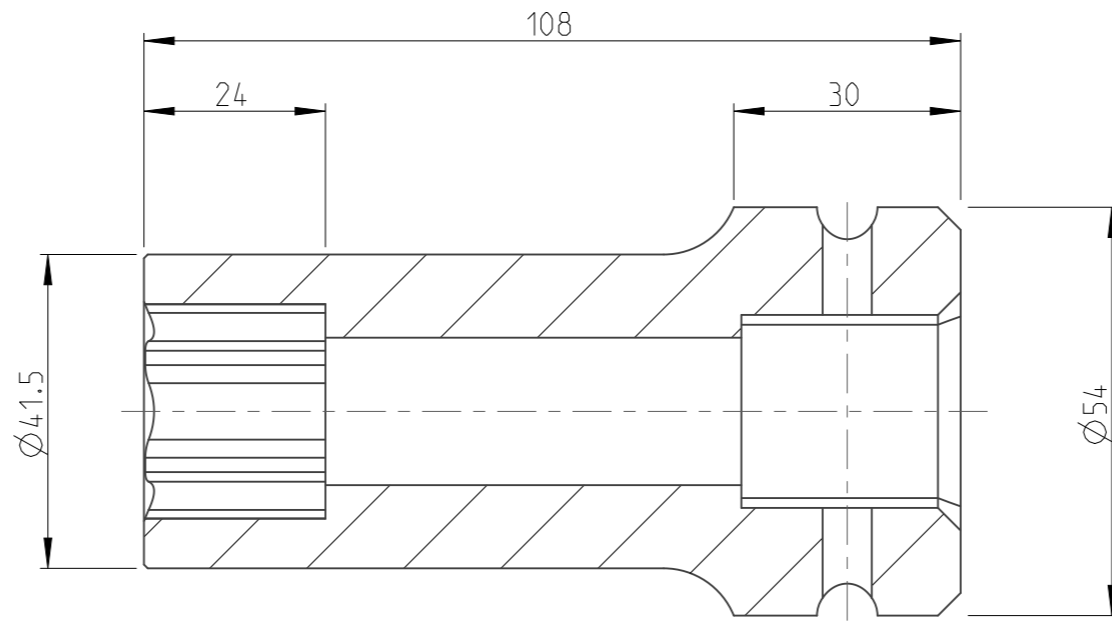

PART	4027161024	Status	Released	Rev./Iter	1.0
Drawing	4027161024	Status		Rev./Iter	1.0

A-A
1:1

1:1

proprietary document. Not to be used in any way without our consent.

SALTUS

Name	Socket-SQ1"-L108-SD24
Designation	4027 1610 24