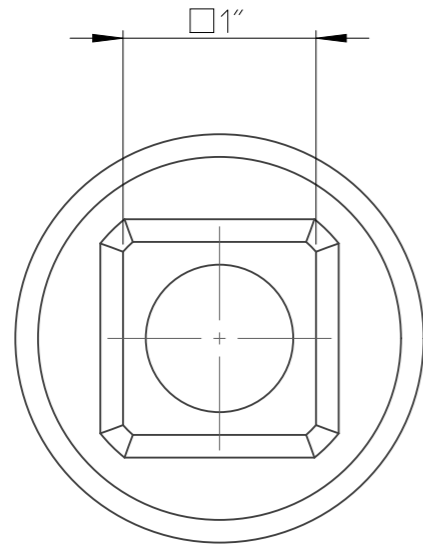

PART	4027161024	Status	Released	Rev./Iter	1.0
Drawing	4027161024	Status		Rev./Iter	1.0

A-A
1:1

1:1

proprietary document. Not to be used in any way without our consent.

SALTUS

Name	Socket-SQ1"-L108-SD24
Designation	4027 1610 24