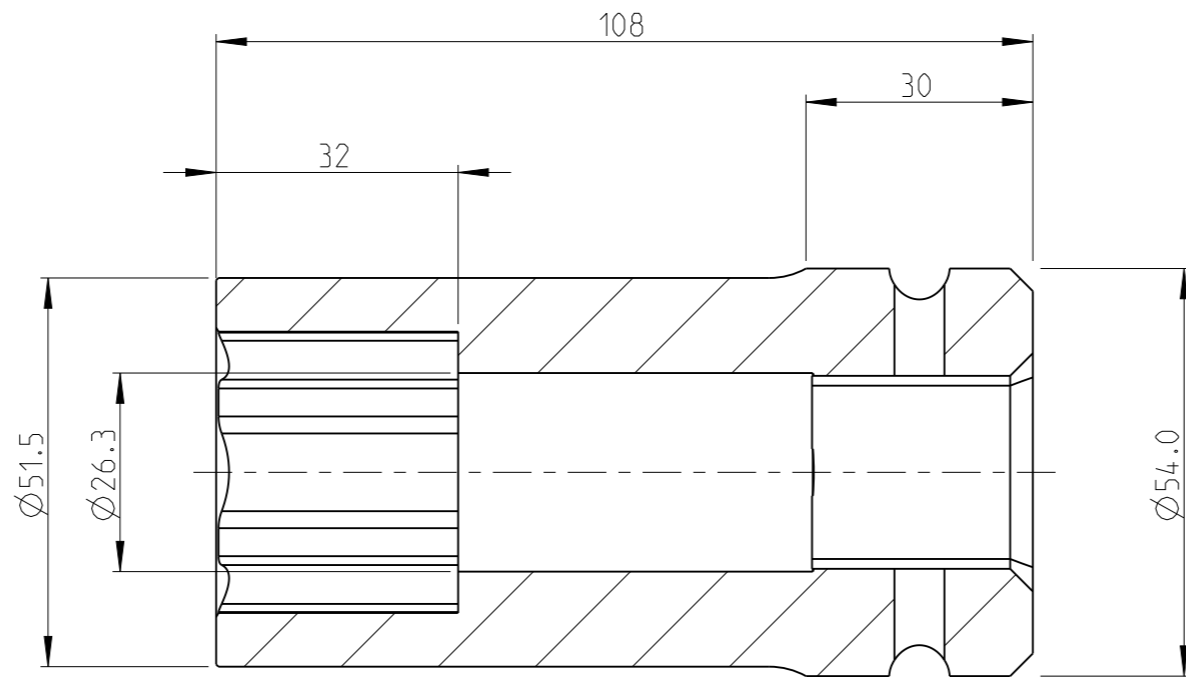

PART	4027161032	Status	Released	Rev./Iter	0.0
Drawing	4027161032	Status		Rev./Iter	0.0

proprietary document. Not to be used in any way without our consent.

SALTUS

Name	Socket-SQ1"-L108-SD32
Designation	4027 1610 32