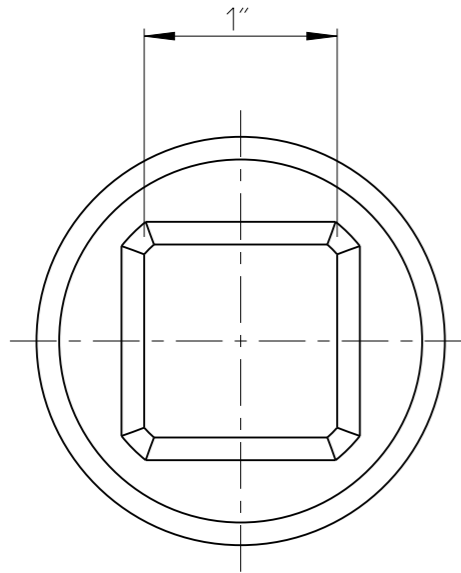

PART	4027162317	Status	Released	Rev./Iter	1.0
Drawing	4027162317	Status		Rev./Iter	1.0

proprietary document. Not to be used in any way without our consent.

SALTUS	Name	Bit socket-SQ1"-L90-HEX17
	Designation	4027 1623 17