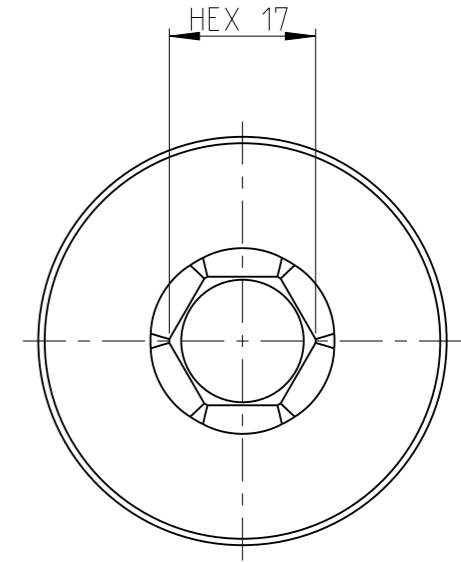

PART	4027162317	Status	Released	Rev./Iter	1.0
Drawing	4027162317	Status		Rev./Iter	1.0

proprietary document. Not to be used in any way without our consent.

SALTUS	Name	Bit socket-SQ1"-L90-HEX17
	Designation	4027 1623 17