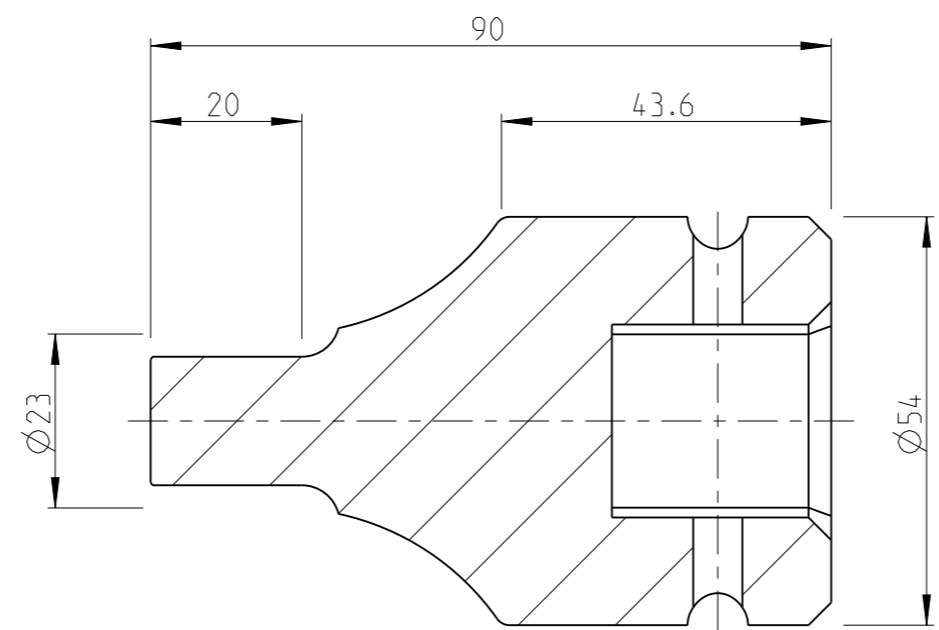

PART	4027162317	Status	Released	Rev./Iter	1.0
Drawing	4027162317	Status		Rev./Iter	1.0

proprietary document. Not to be used in any way without our consent.

SALTUS	Name	Bit socket-SQ1"-L90-HEX17
	Designation	4027 1623 17