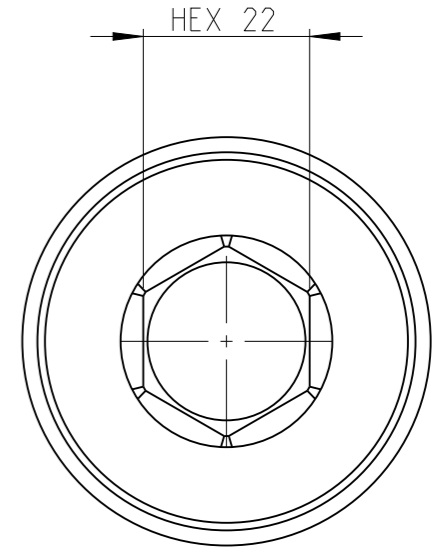

PART	4027162322	Status	Released	Rev. / Iter	0.0
Drawing	4027162322	Status		Rev. / Iter	0.0

proprietary document. Not to be used in any way without our consent.

SALTUS

Name	Bit socket-SQ1"-L90-HEX22
Designation	4027 1623 22