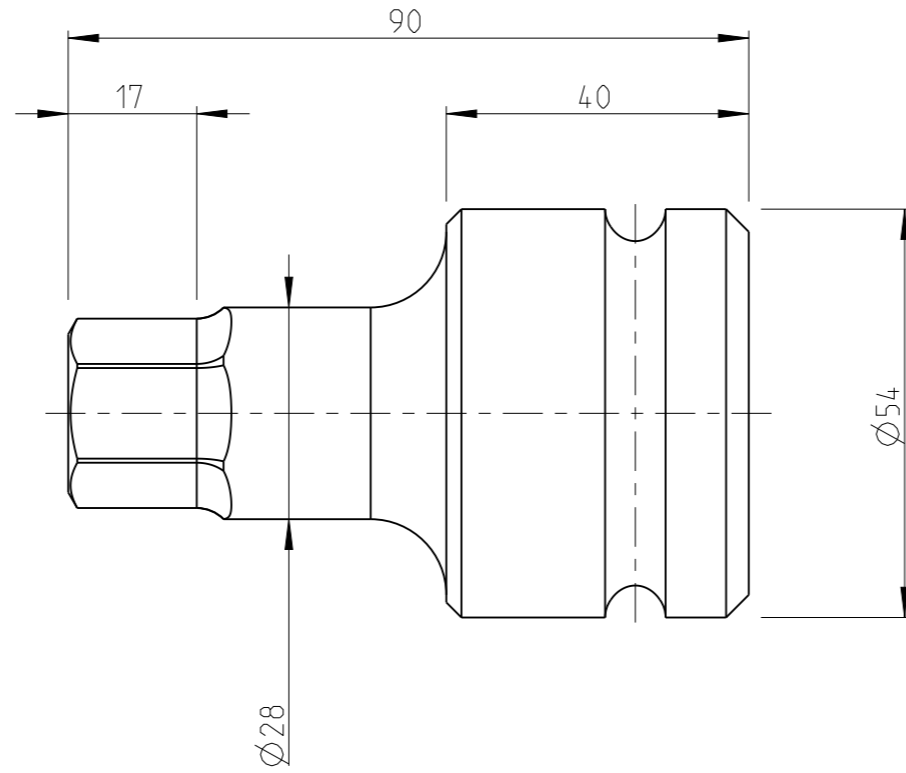

PART	4027162322	Status	Released	Rev. / Iter	0.0
Drawing	4027162322	Status		Rev. / Iter	0.0

proprietary document. Not to be used in any way without our consent.

SALTUS

Name	Bit socket-SQ1"-L90-HEX22
Designation	4027 1623 22