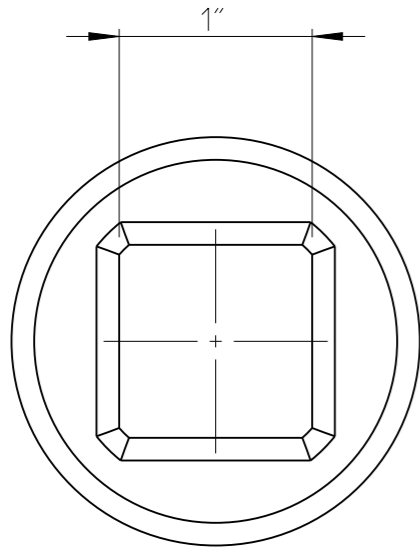

PART	4027162322	Status	Released	Rev. / Iter	0.0
Drawing	4027162322	Status		Rev. / Iter	0.0

proprietary document. Not to be used in any way without our consent.

SALTUS

Name	Bit socket-SQ1"-L90-HEX22
Designation	4027 1623 22