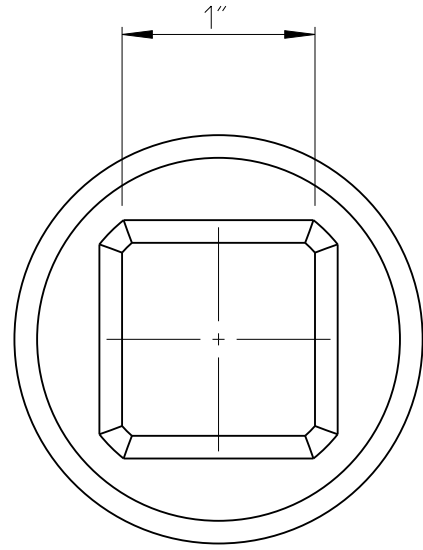

PART	4027162324	Status	Released	Rev./Iter	2.2
Drawing	4027162324	Status		Rev./Iter	2.2

1:1

proprietary document. Not to be used in any way without our consent.

**SALTUS**

Name	Bit socket-SQ1"-L90-HEX24
Designation	4027 1623 24