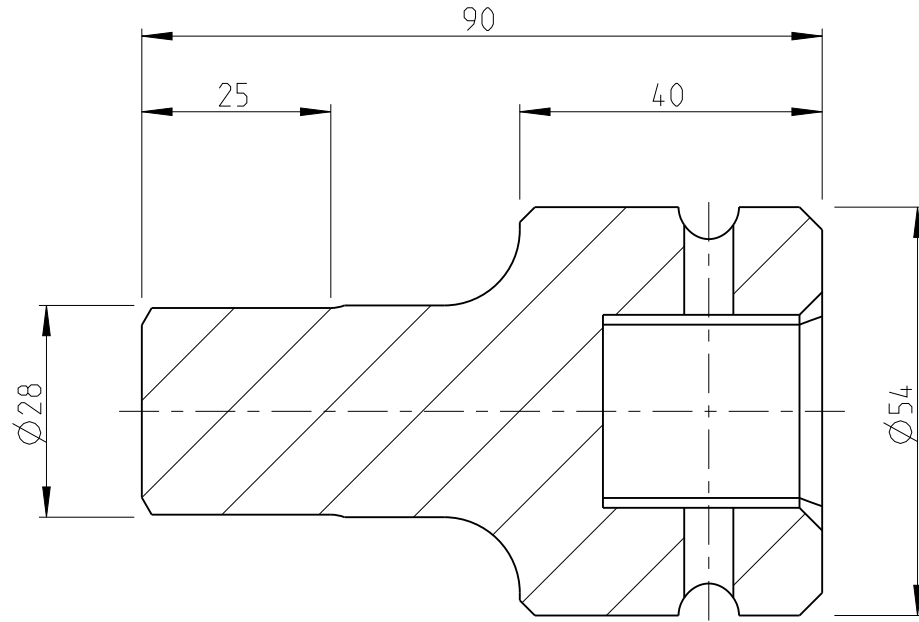

PART	4027162324	Status	Released	Rev./Iter	2.2
Drawing	4027162324	Status		Rev./Iter	2.2

1:1

proprietary document. Not to be used in any way without our consent.

**SALTUS**

Name	Bit socket-SQ1"-L90-HEX24
Designation	4027 1623 24