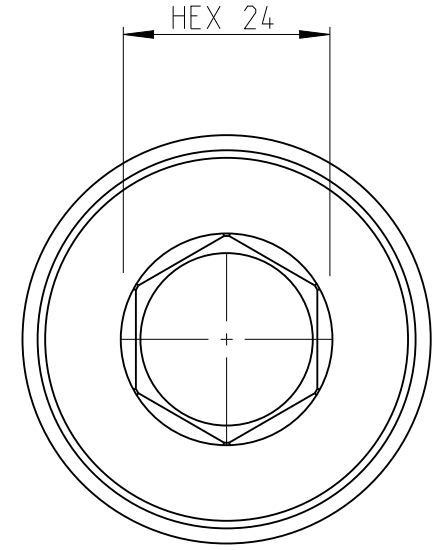

PART	4027162324	Status	Released	Rev./Iter	2.2
Drawing	4027162324	Status		Rev./Iter	2.2

1:1

proprietary document. Not to be used in any way without our consent.

**SALTUS**

Name	Bit socket-SQ1"-L90-HEX24
Designation	4027 1623 24