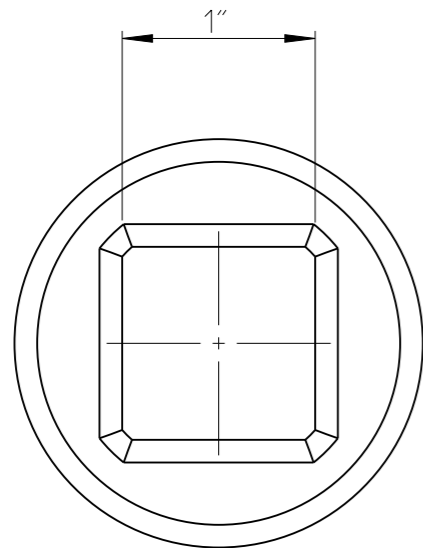

PART	4027162330	Status	Released	Rev./Iter	1.0
Drawing	4027162330	Status		Rev./Iter	1.0

proprietary document. Not to be used in any way without our consent.

SALTUS

Name	Bit socket-SQ1"-L90-HEX30
Designation	4027 1623 30