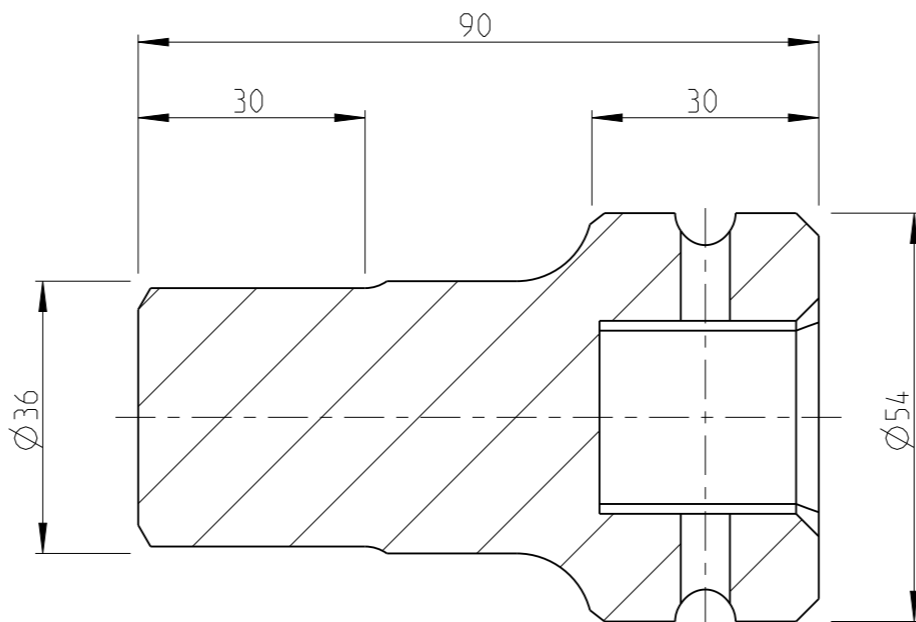

PART	4027162330	Status	Released	Rev./Iter	1.0
Drawing	4027162330	Status		Rev./Iter	1.0

proprietary document. Not to be used in any way without our consent.

SALTUS

Name	Bit socket-SQ1"-L90-HEX30
Designation	4027 1623 30