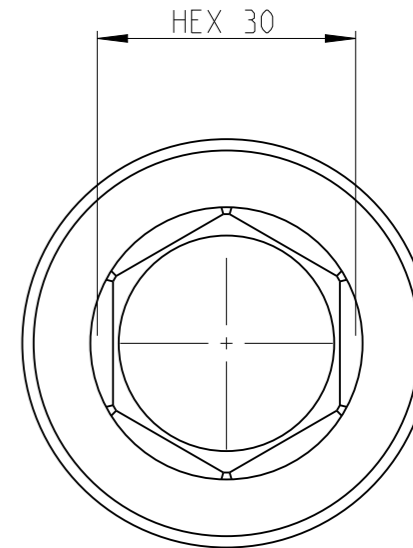

PART	4027162330	Status	Released	Rev./Iter	1.0
Drawing	4027162330	Status		Rev./Iter	1.0

proprietary document. Not to be used in any way without our consent.

SALTUS

Name	Bit socket-SQ1"-L90-HEX30
Designation	4027 1623 30