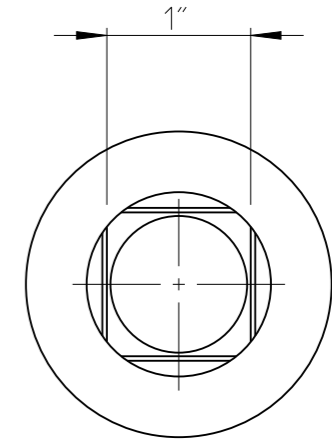

PART	4027163417	Status	Released	Rev./Iter	2.1
Drawing	4027163417	Status		Rev./Iter	2.1

proprietary document. Not to be used in any way without our consent.

**SALTUS**

Name	Extension-SQ1"-L250-SQ1"-H
Designation	4027 1634 17