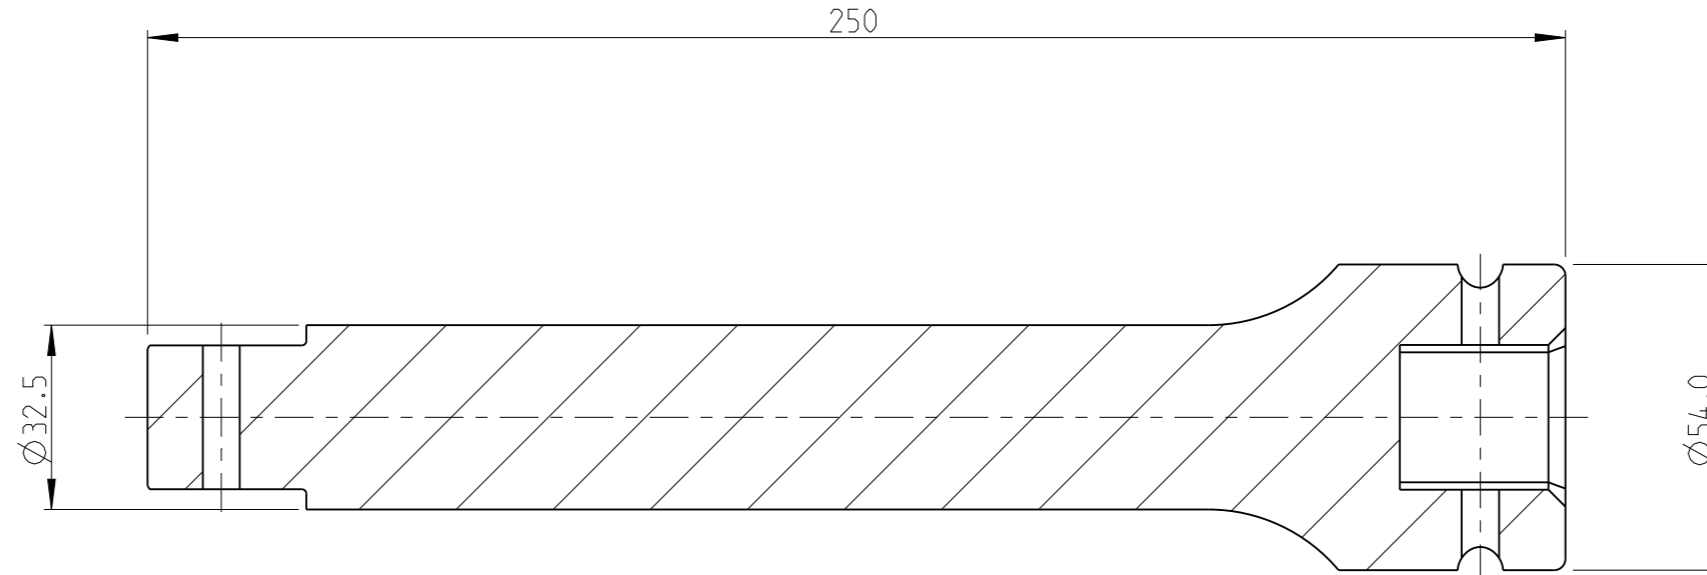

PART	4027163417	Status	Released	Rev./Iter	2.1
Drawing	4027163417	Status		Rev./Iter	2.1

proprietary document. Not to be used in any way without our consent.

**SALTUS**

Name	Extension-SQ1"-L250-SQ1"-H
Designation	4027 1634 17