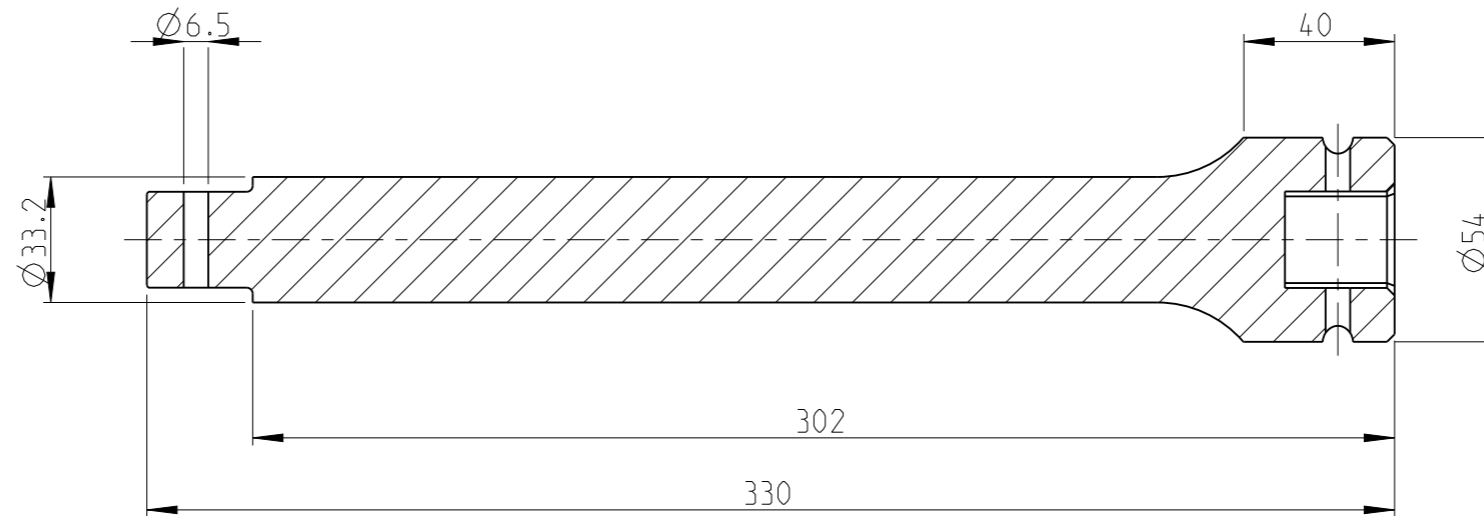

PART	4027163418	Status	Released	Rev./Iter	0.1
Drawing	4027163418	Status		Rev./Iter	0.1

proprietary document. Not to be used in any way without our consent.

Saltus

Name
Extension-SQ1"-L330-SQ1"-H
Designation
4027 1634 18