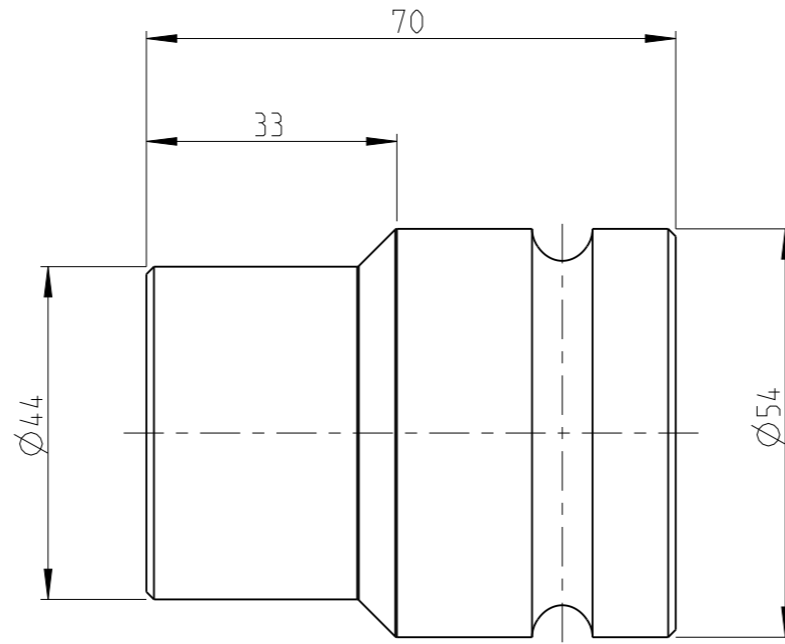

PART	4027163511	Status	In Work	Rev. / Iter	0,0
Drawing	4027163511	Status		Rev. / Iter	0,0

**Saltus** proprietary document. Not to be used in any way without our written consent.

**Saltus**

Name	Bit holder-SQ1"-L70-HEX22
Designation	4027 1635 11