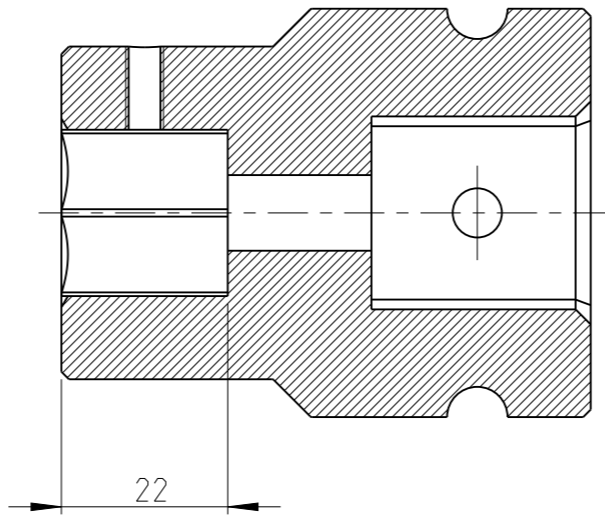

PART	4027163511	Status	In Work	Rev. / Iter	0,0
Drawing	4027163511	Status		Rev. / Iter	0,0

**Saltus** proprietary document. Not to be used in any way without our written consent.

**Saltus**

Name	Bit holder-SQ1"-L70-HEX22
Designation	4027 1635 11