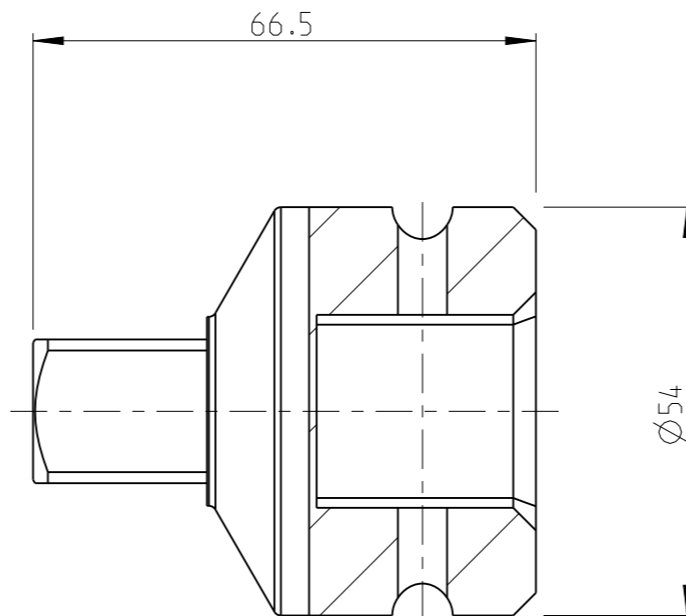

PART	4027163520	Status	In Work	Rev. / Iter	0.0
Drawing	4027163520	Status		Rev. / Iter	0.0

proprietary document. Not to be used in any way without our consent.

**SALTUS**

Name  
Adapter-SQ1"-L66.5-SQ3/4"-H