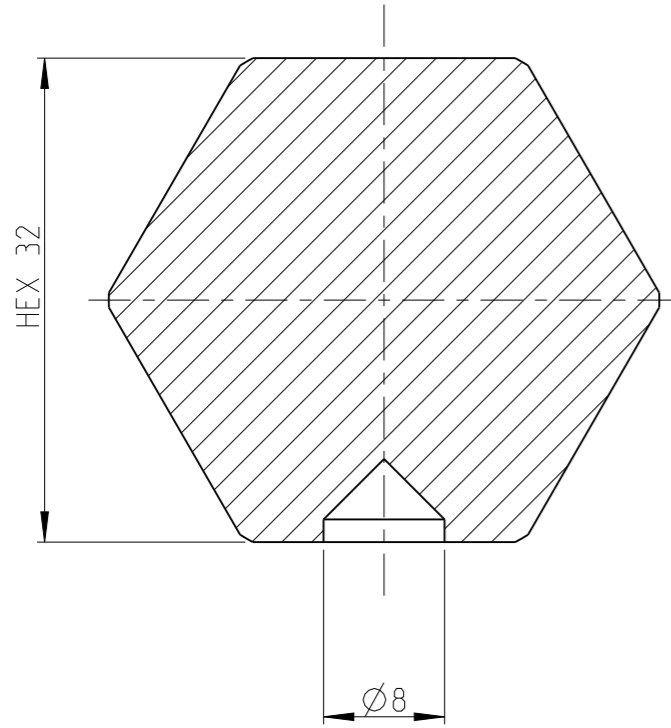

PART	4027165032	Status	In Work	Rev. / Iter	0,0
Drawing	4027165032	Status		Rev. / Iter	0,0

**Saltus** proprietary document. Not to be used in any way without our written content.

**Saltus**

Name	Bit-HEX22-L55-HEX32
Designation	4027 1650 32