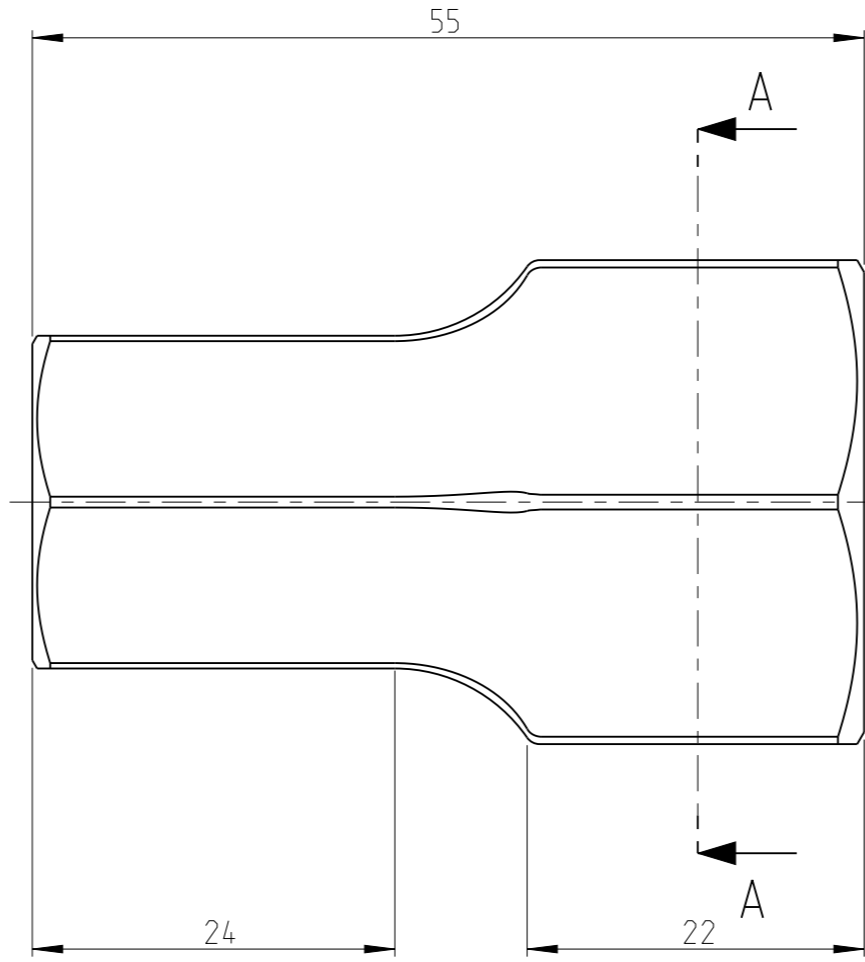

PART	4027165032	Status	In Work	Rev. / Iter	0,0
Drawing	4027165032	Status		Rev. / Iter	0,0

**Saltus** proprietary document. Not to be used in any way without our written content.

**Saltus**

Name	Bit-HEX22-L55-HEX32
Designation	4027 1650 32