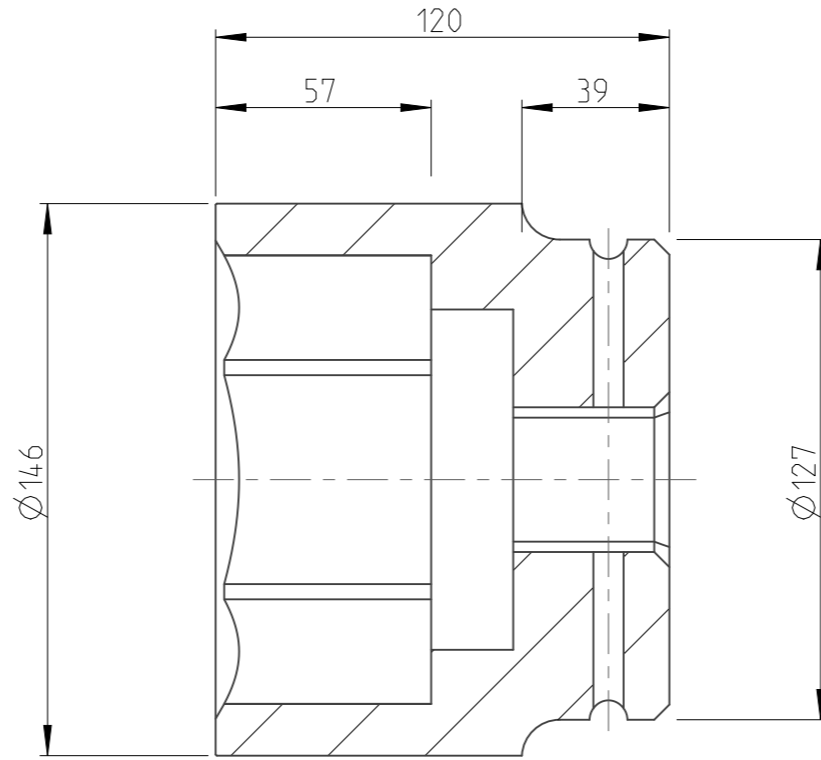

PART	4027170005	Status	Released	Rev./Iter	1.1
Drawing	4027170005	Status		Rev./Iter	1.1

A-A  
1:2

1:2

proprietary document. Not to be used in any way without our consent.

**SALTUS**

Name	Socket-SQ1.1/2"-L120-HEX105
Designation	4027 1700 05