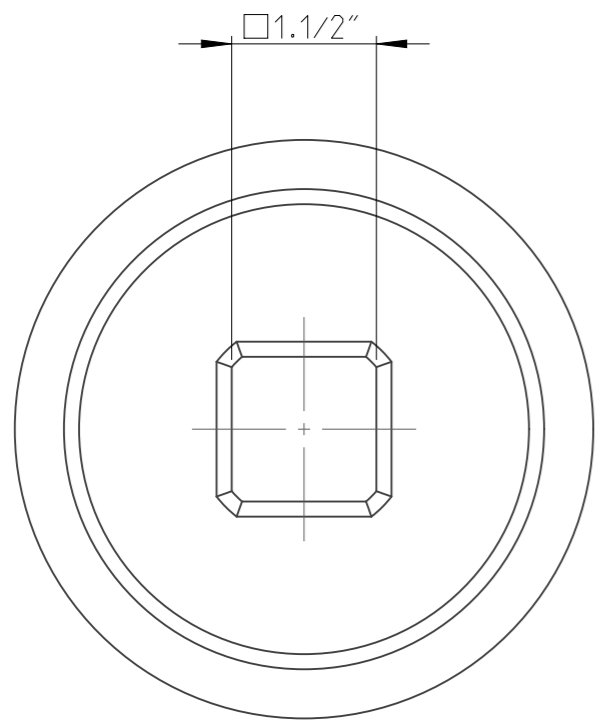

PART	4027170010	Status	Released	Rev./Iter	1.0
Drawing	4027170010	Status		Rev./Iter	1.0

A-A
1:2

1:2

proprietary document. Not to be used in any way without our consent.

SALTUS	Name	Socket-SQ1.1/2"-L124-HEX110
	Designation	4027 1700 10