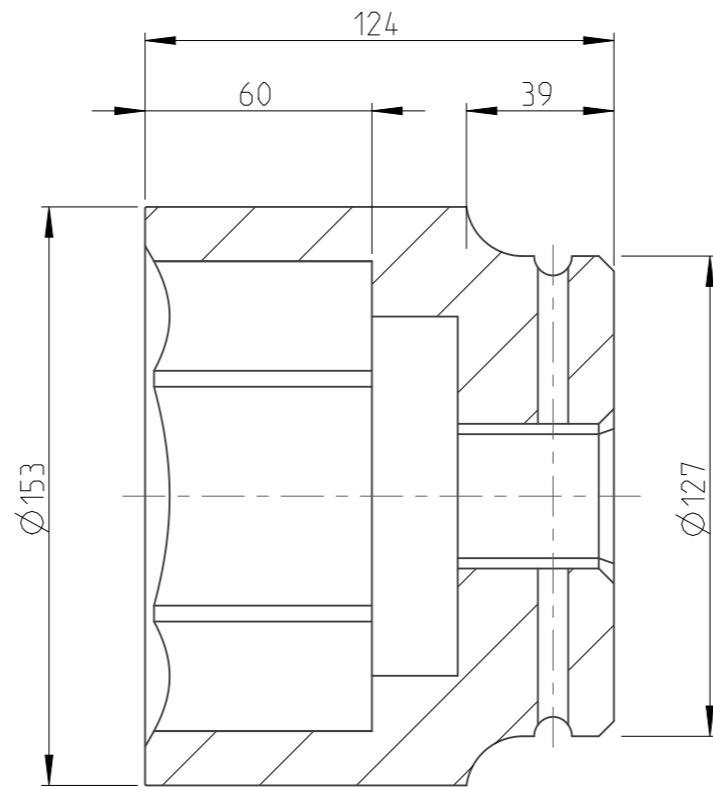

PART	4027170010	Status	Released	Rev./Iter	1.0
Drawing	4027170010	Status		Rev./Iter	1.0

A-A
1:2

1:2

proprietary document. Not to be used in any way without our consent.

SALTUS	Name	Socket-SQ1.1/2"-L124-HEX110
	Designation	4027 1700 10