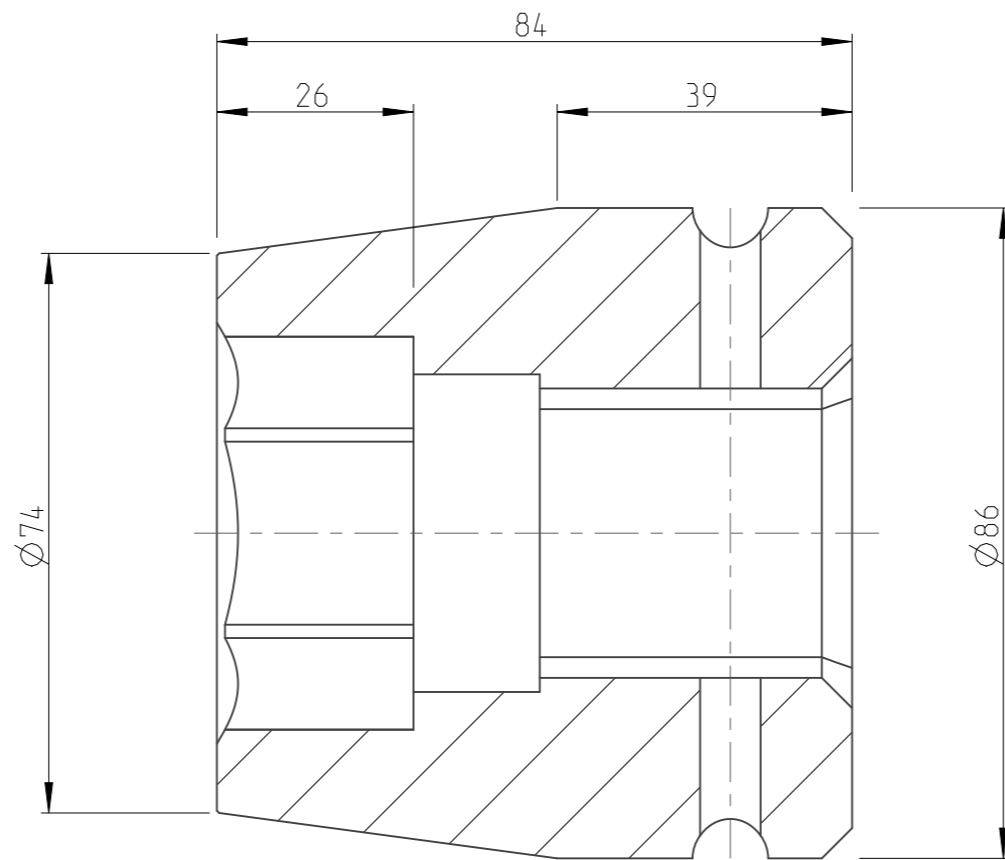

PART	4027170046	Status	Released	Rev./Iter	1.0
Drawing	4027170046	Status		Rev./Iter	1.0

A-A
1:1

1:1

proprietary document. Not to be used in any way without our consent.

SALTUS

Name	Socket-SQ1.1/2"-L84-HEX46
Designation	4027 1700 46