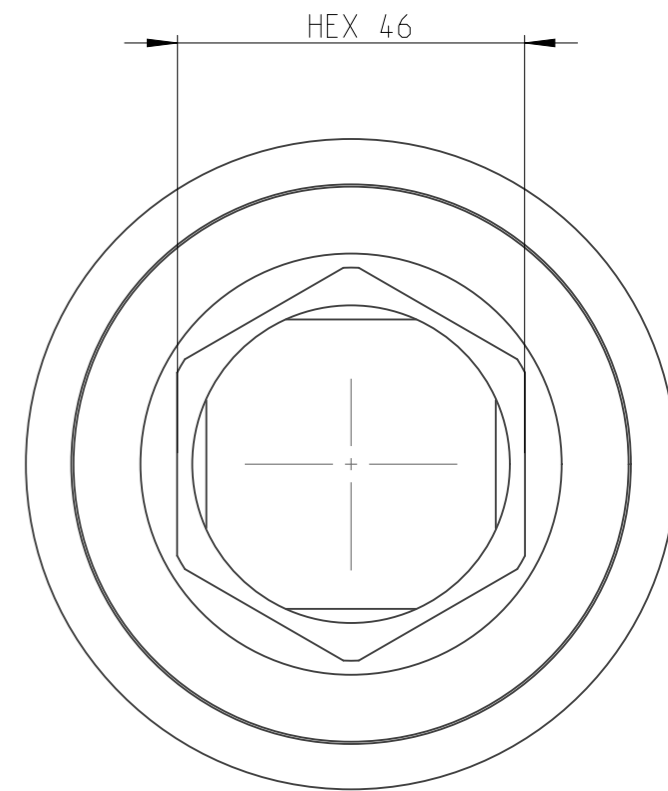

PART	4027170046	Status	Released	Rev./Iter	1.0
Drawing	4027170046	Status		Rev./Iter	1.0

A-A
1:1

1:1

proprietary document. Not to be used in any way without our consent.

SALTUS

Name	Socket-SQ1.1/2"-L84-HEX46
Designation	4027 1700 46