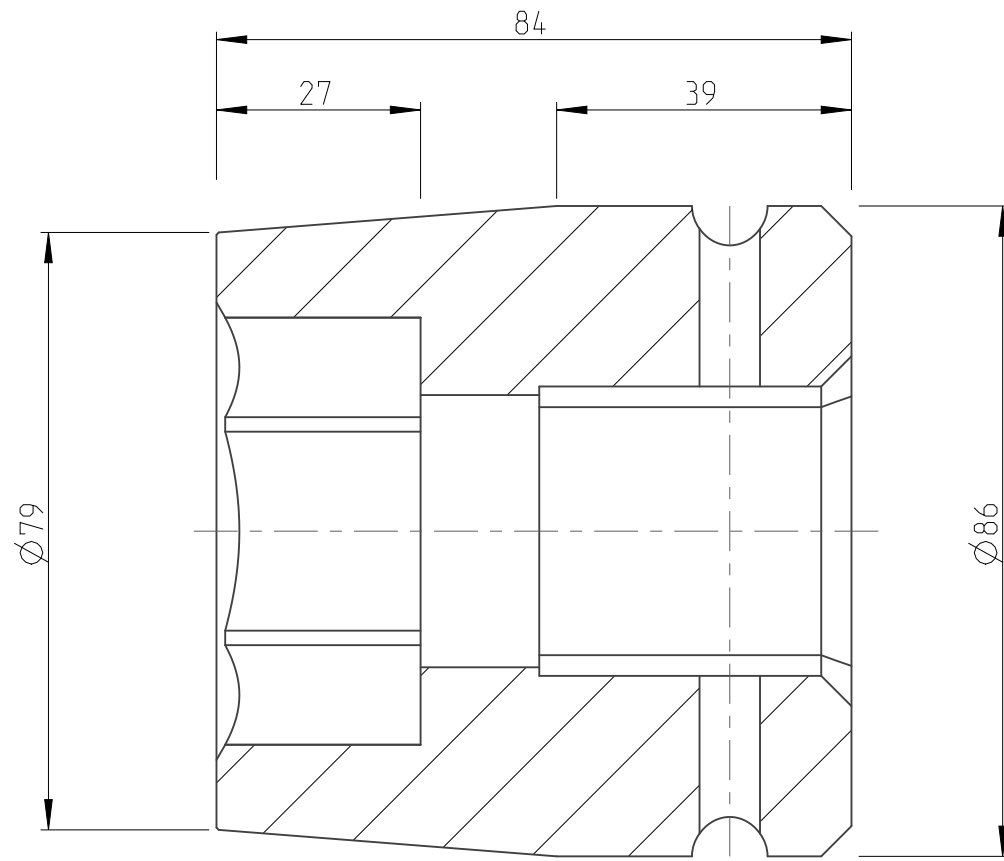

PART	4027170050	Status	Released	Rev./Iter	1.0
Drawing	4027170050	Status		Rev./Iter	1.0

A-A
1:1

1:1

proprietary document. Not to be used in any way without our consent.

SALTUS

Name	Socket-SQ1.1/2"-L84-HEX50
Designation	4027 1700 50