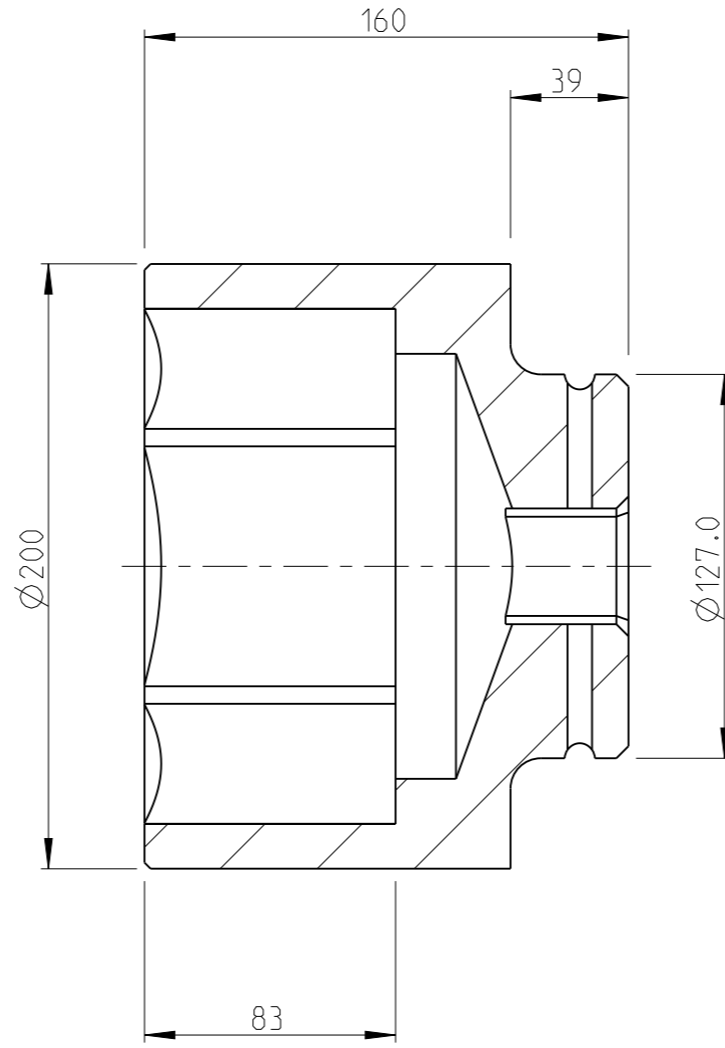

PART	4027170051	Status	Released	Rev./Iter	0.1
Drawing	4027170051	Status		Rev./Iter	0.1

proprietary document. Not to be used in any way without our consent.

**SALTUS**

Name	Socket-SQ1.1/2"-L160-HEX150
Designation	4027 1700 51