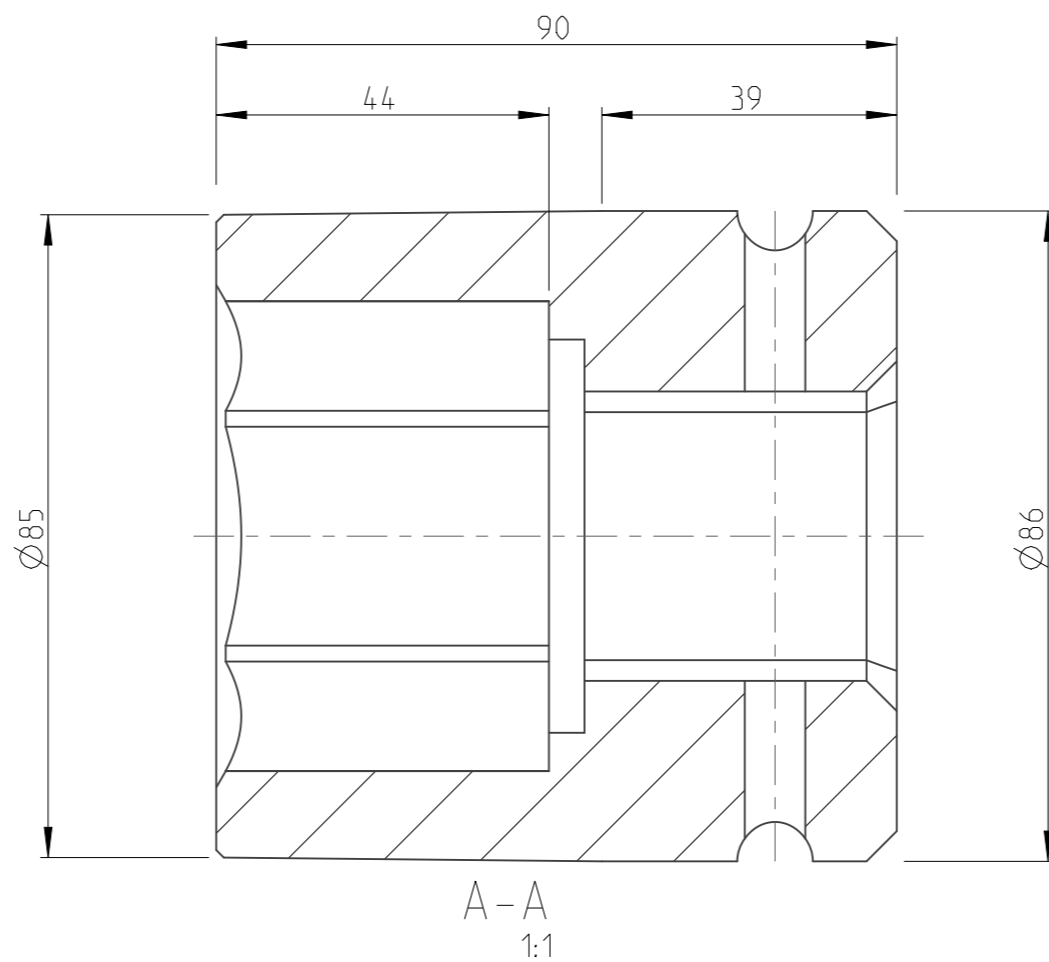

PART	Status	Rev./Iter
4027170055	Released	1.0
4027170055	Status	Rev./Iter
		1.0

1:2

proprietary document. Not to be used in any way without our consent.

<b>SALTUS</b>	Name	Socket-SQ1.1/2"-L90-HEX55
	Designation	4027 1700 55