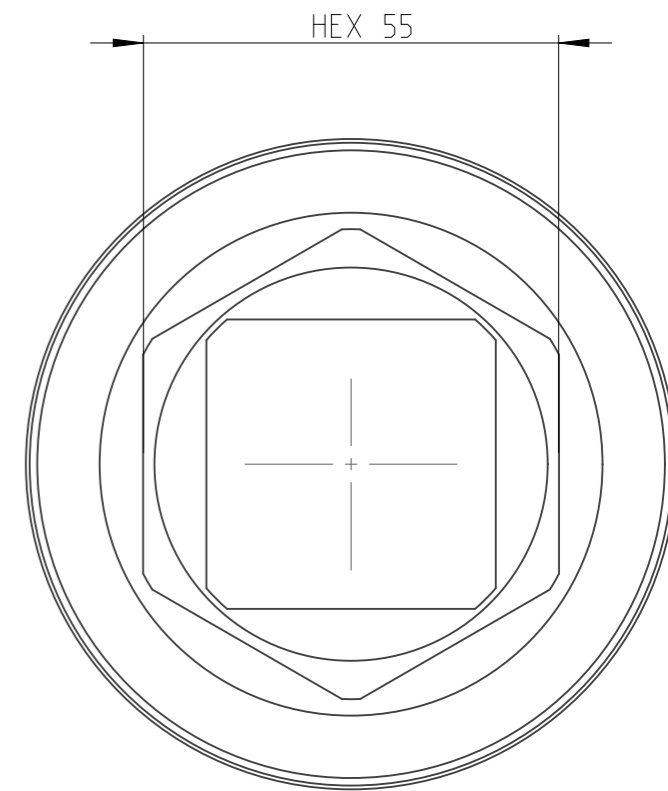

PART	Status	Rev./Iter
4027170055	Released	1.0
4027170055	Status	Rev./Iter
		1.0

1:2

proprietary document. Not to be used in any way without our consent.

<b>SALTUS</b>	Name	Socket-SQ1.1/2"-L90-HEX55
	Designation	4027 1700 55