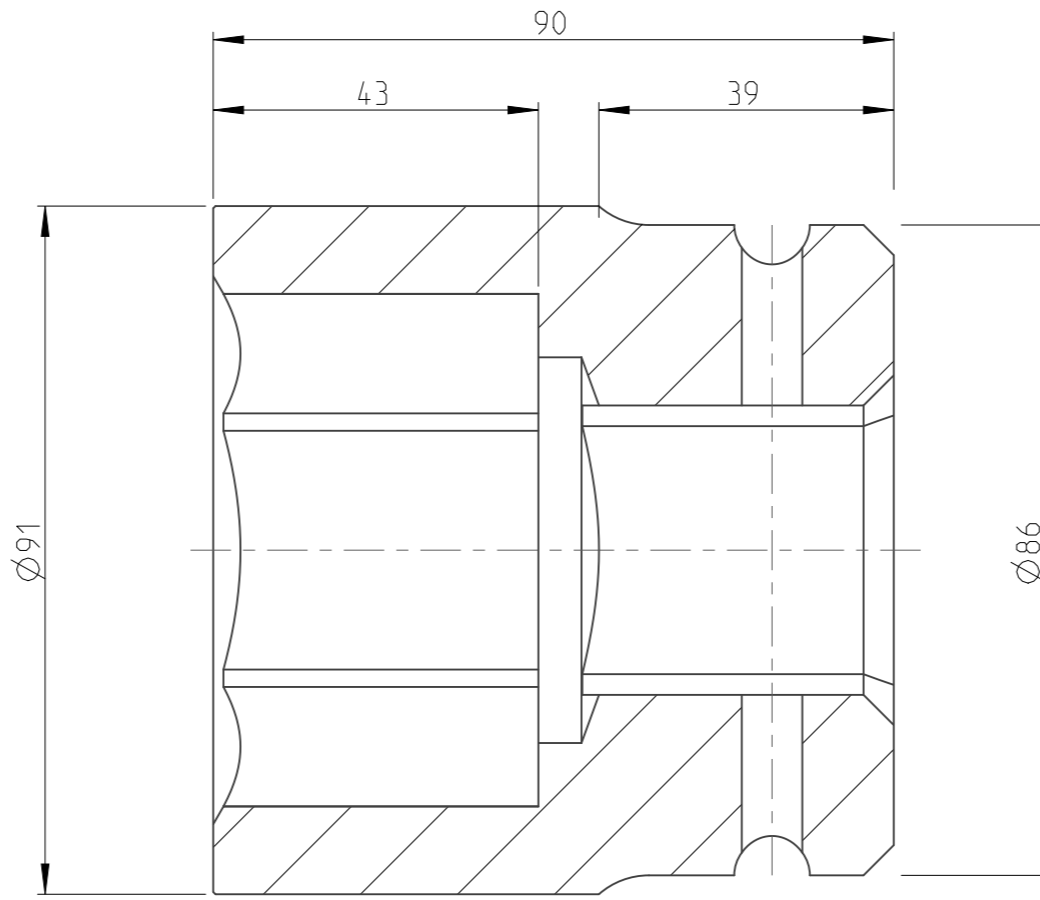

PART	4027170060	Status	Released	Rev./Iter	1.0
Drawing	4027170060	Status		Rev./Iter	1.0

A-A
1:1

1:2

proprietary document. Not to be used in any way without our consent.

SALTUS

Name	Socket-SQ1.1/2"-L90-HEX60
Designation	4027 1700 60