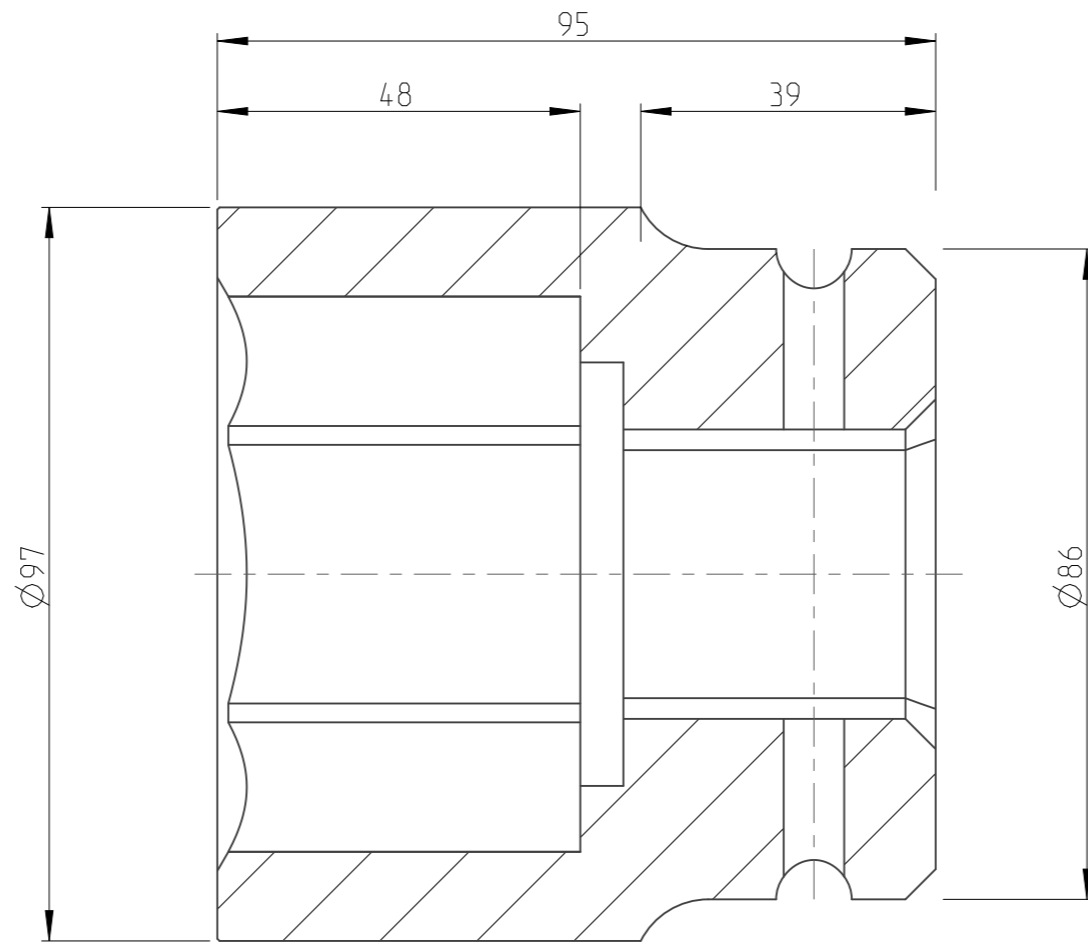

PART	4027170065	Status	Released	Rev./Iter	1.0
Drawing	4027170065	Status		Rev./Iter	1.0

A-A  
1:1

1:2

proprietary document. Not to be used in any way without our consent.

**SALTUS**

Name	Socket-SQ1.1/2"-L95-HEX65
Designation	4027 1700 65