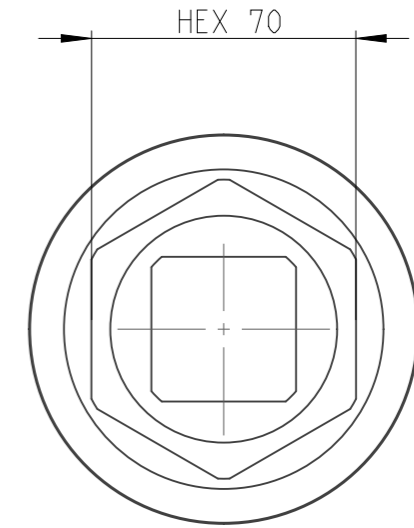

PART	4027170070	Status	Released	Rev./Iter	1.1
Drawing	4027170070	Status		Rev./Iter	1.1

A-A
1:2

1:2

proprietary document. Not to be used in any way without our consent.

SALTUS

Name

Socket-SQ1.1/2"-L100-HEX70