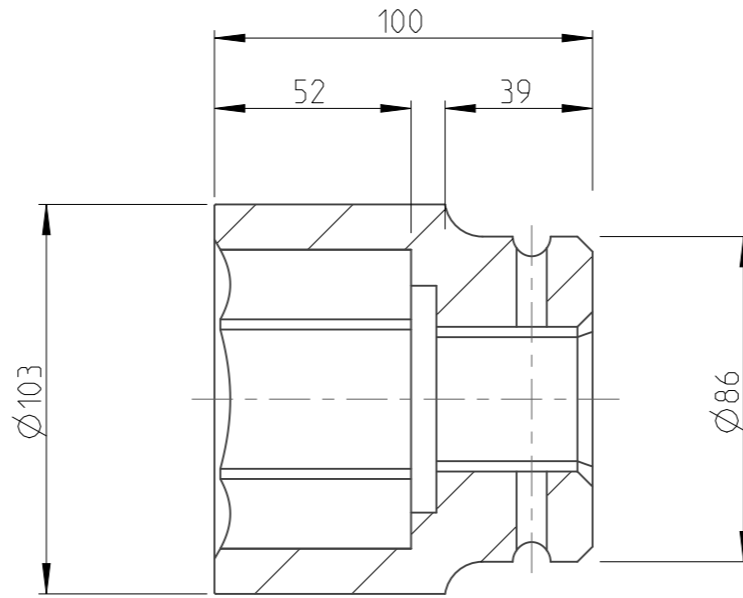

PART	4027170070	Status	Released	Rev./Iter	1.1
Drawing	4027170070	Status		Rev./Iter	1.1

A-A
1:2

1:2

proprietary document. Not to be used in any way without our consent.

SALTUS

Name

Socket-SQ1.1/2"-L100-HEX70