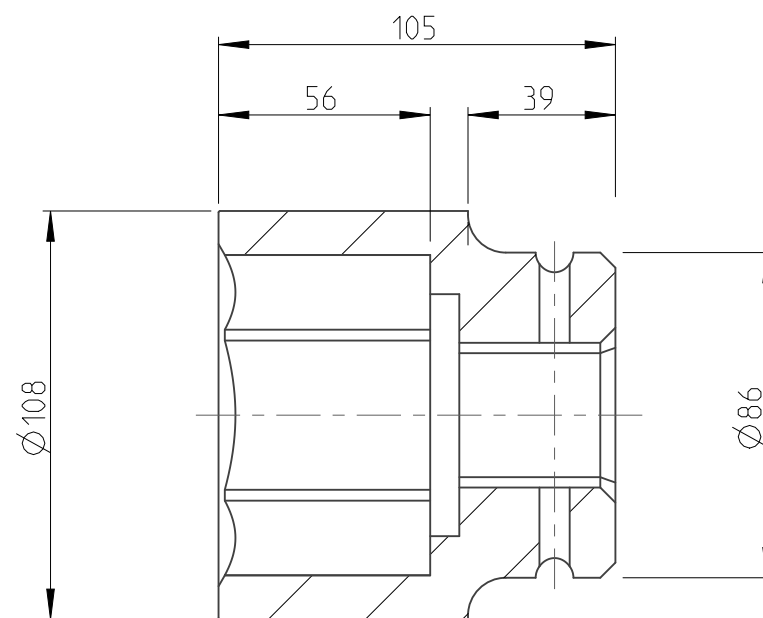

PART	4027170075	Status	Released	Rev./Iter	1.0
Drawing	4027170075	Status		Rev./Iter	1.0

A-A
1:2

1:2

proprietary document. Not to be used in any way without our consent.

SALTUS

Name	Socket-SQ1.1/2"-L105-HEX75
Designation	4027 1700 75