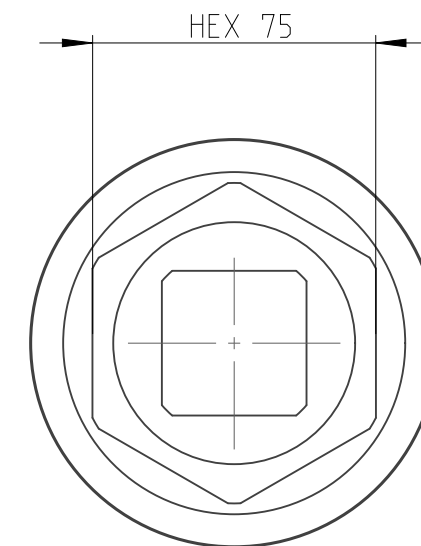

PART	4027170075	Status	Released	Rev./Iter	1.0
Drawing	4027170075	Status		Rev./Iter	1.0

A-A
1:2

1:2

proprietary document. Not to be used in any way without our consent.

SALTUS

Name	Socket-SQ1.1/2"-L105-HEX75
Designation	4027 1700 75