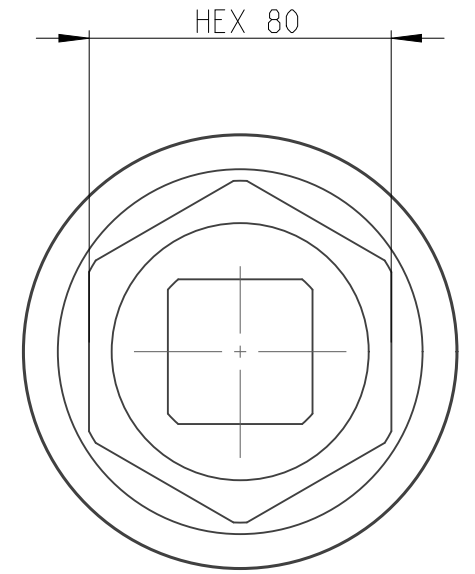

PART	4027170080	Status	Released	Rev./Iter	1.1
Drawing	4027170080	Status		Rev./Iter	1.1

A-A
1:2

1:2

proprietary document. Not to be used in any way without our consent.

SALTUS

Name	Socket-SQ1.1/2"-L110-HEX80
Designation	4027 1700 80