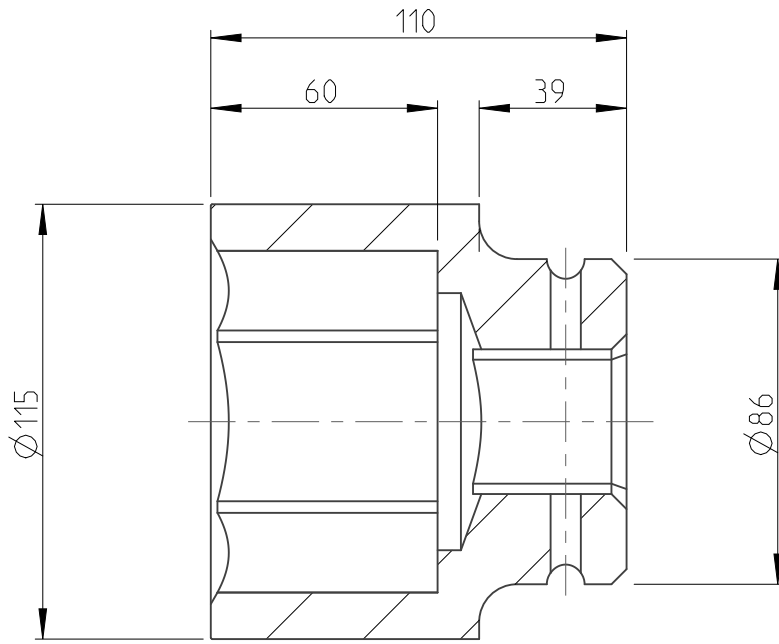

PART	4027170080	Status	Released	Rev./Iter	1.1
Drawing	4027170080	Status		Rev./Iter	1.1

A-A
1:2

1:2

proprietary document. Not to be used in any way without our consent.

SALTUS

Name	Socket-SQ1.1/2"-L110-HEX80
Designation	4027 1700 80