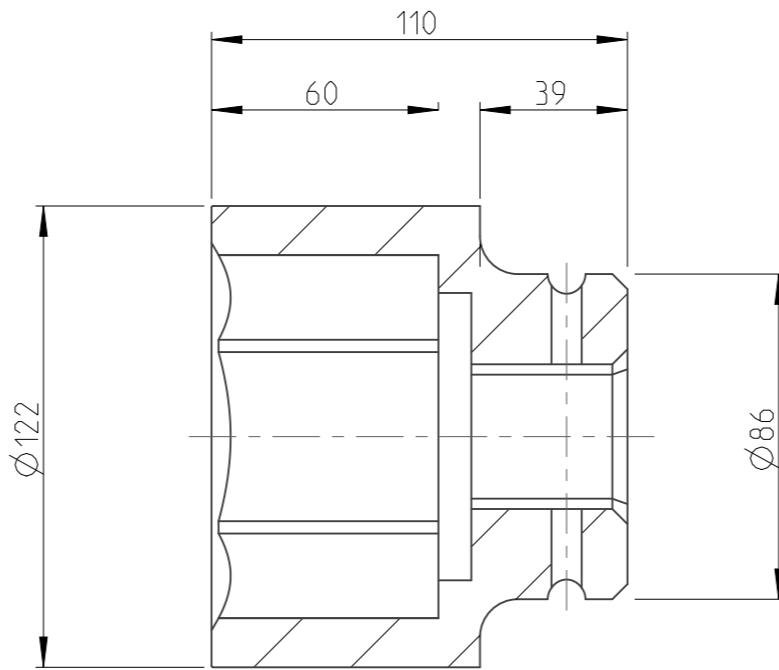

PART	4027170085	Status	Released	Rev./Iter	1.1
Drawing	4027170085	Status		Rev./Iter	1.1

A-A
1:2

1:2

proprietary document. Not to be used in any way without our consent.

SALTUS	Name	Socket-SQ1.1/2"-L110-HEX85
	Designation	4027 1700 85