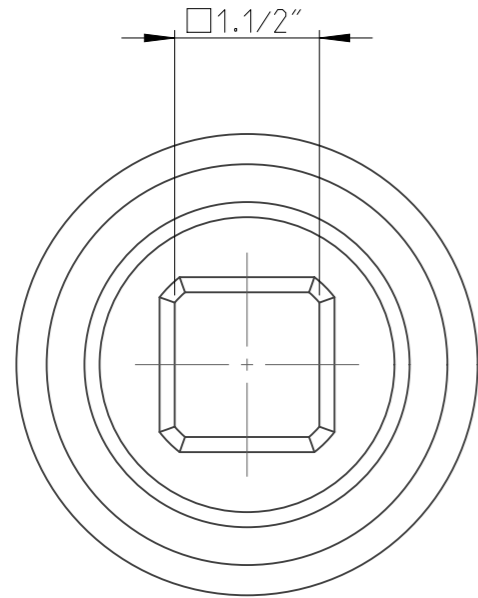

PART	4027170085	Status	Released	Rev./Iter	1.1
Drawing	4027170085	Status		Rev./Iter	1.1

A-A
1:2

1:2

proprietary document. Not to be used in any way without our consent.

SALTUS	Name	Socket-SQ1.1/2"-L110-HEX85
	Designation	4027 1700 85