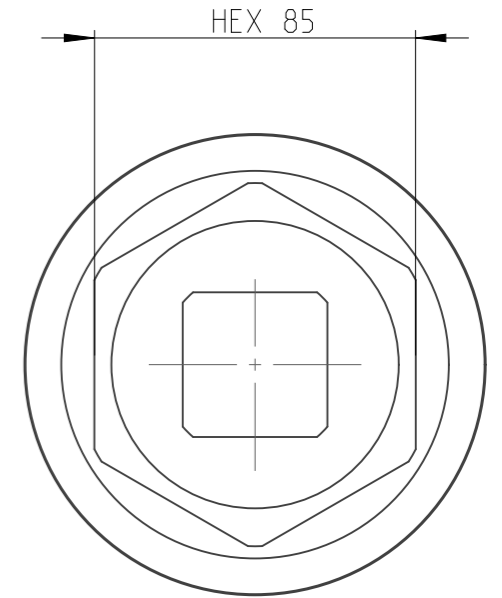

PART	4027170085	Status	Released	Rev./Iter	1.1
Drawing	4027170085	Status		Rev./Iter	1.1

A-A
1:2

1:2

proprietary document. Not to be used in any way without our consent.

SALTUS	Name	Socket-SQ1.1/2"-L110-HEX85
	Designation	4027 1700 85