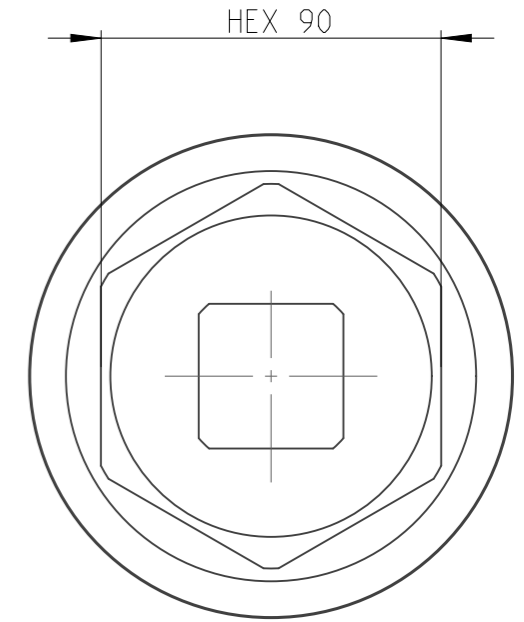

PART	4027170090	Status	Released	Rev./Iter	1.0
Drawing	4027170090	Status		Rev./Iter	1.0

A-A
1:2

1:2

proprietary document. Not to be used in any way without our consent.

SALTUS

Name	Socket-SQ1.1/2"-L112-HEX90
Designation	4027 1700 90