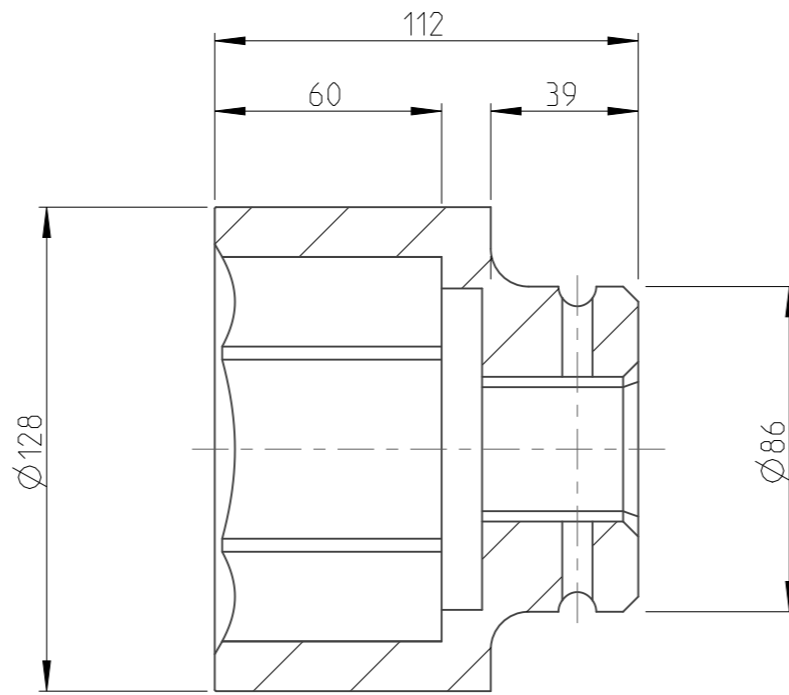

PART	4027170090	Status	Released	Rev./Iter	1.0
Drawing	4027170090	Status		Rev./Iter	1.0

A-A
1:2

1:2

proprietary document. Not to be used in any way without our consent.

SALTUS

Name	Socket-SQ1.1/2"-L112-HEX90
Designation	4027 1700 90