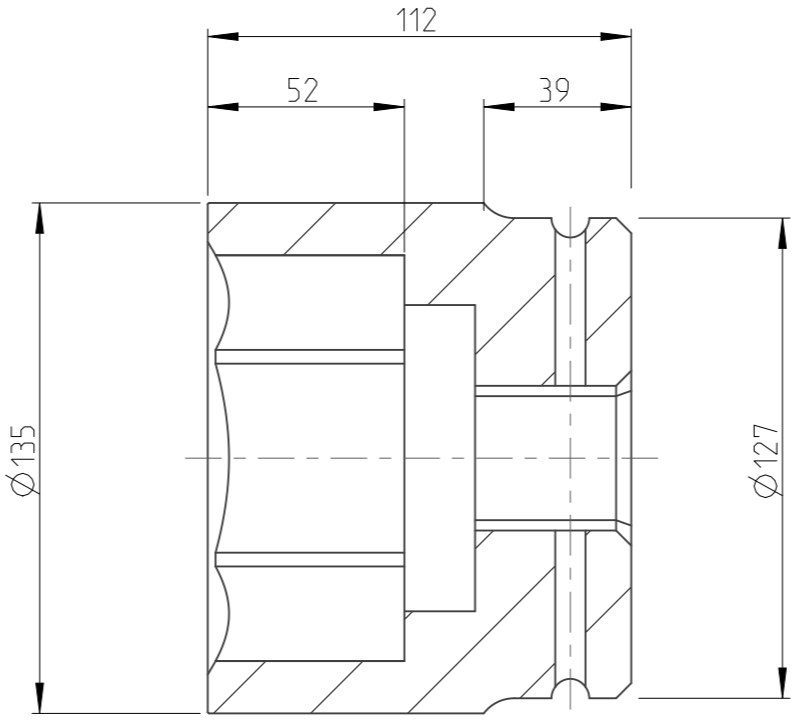

PART	Status	Rev./Iter
4027170095	Released	1.0
4027170095	Status	Rev./Iter
		1.0

A-A
1:2

1:2

proprietary document. Not to be used in any way without our consent.

SALTUS	Name	Socket-SQ1.1/2"-L112-HEX95
	Designation	4027 1700 95