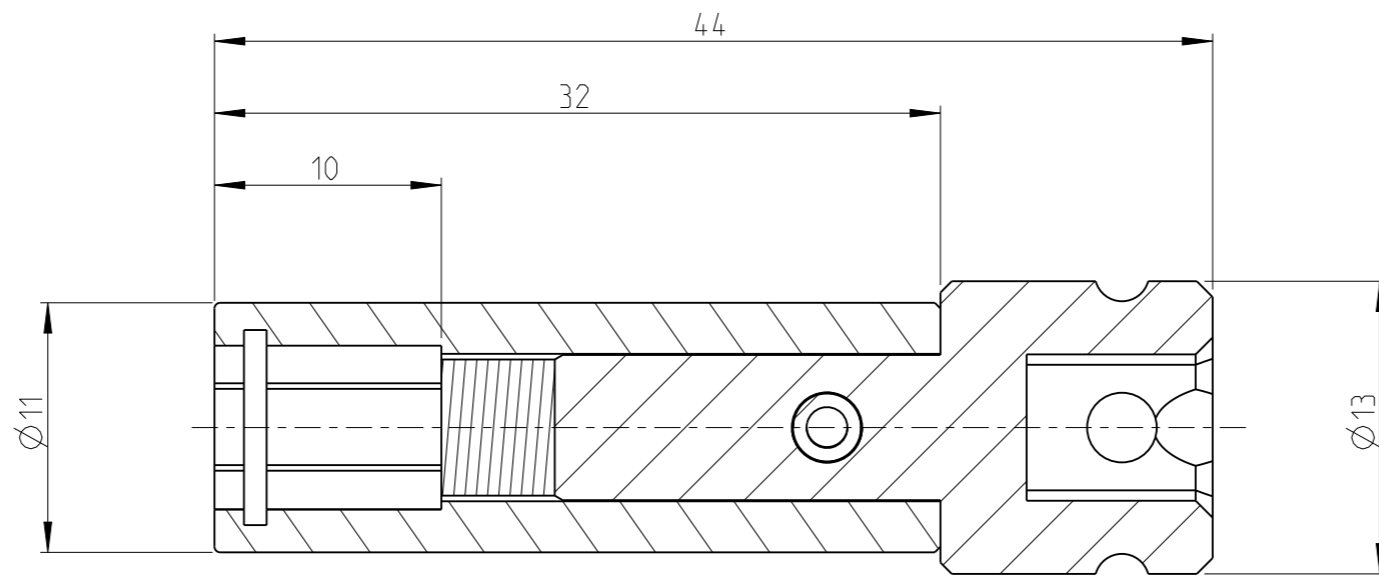

ASSEM	4027200080	Status	Released	Rev. / Iter	0.2
Drawing	4027200080	Status		Rev. / Iter	

proprietary document. Not to be used in any way without our consent.

SALTUS

Name	Bit H-SQ1/4"-L44-HEX1/4"-M
Designation	4027 2000 80