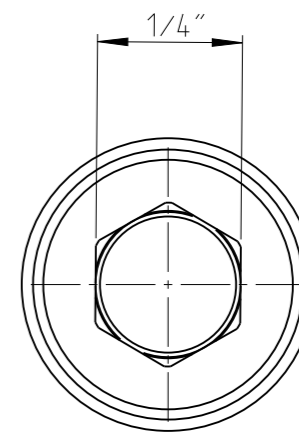

ASSEM	4027200080	Status	Released	Rev. / Iter	0.2
Drawing	4027200080	Status		Rev. / Iter	

proprietary document. Not to be used in any way without our consent.

SALTUS

Name	Bit H-SQ1/4"-L44-HEX1/4"-M
Designation	4027 2000 80