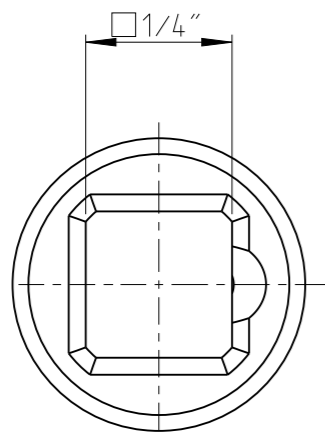

ASSEM	4027200080	Status	Released	Rev. / Iter	0.2
Drawing	4027200080	Status		Rev. / Iter	

proprietary document. Not to be used in any way without our consent.

SALTUS

Name	Bit H-SQ1/4"-L44-HEX1/4"-M
Designation	4027 2000 80